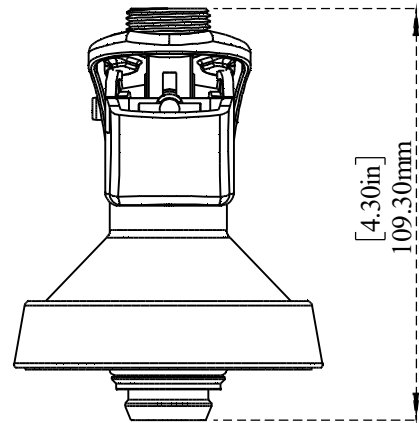

PART NO.-

C5003 Line

TITLE-

Key Keg Coupler

All dimensions are in inches, mm (in bracket)

Note:- Information provided for reference only.

* This document and the information thereon is the property of Krome Dispense Pvt Ltd. & its subsidiaries. Any reproduction in part or as a whole without the written permission of Krome Dispense Pvt Ltd. is prohibited.