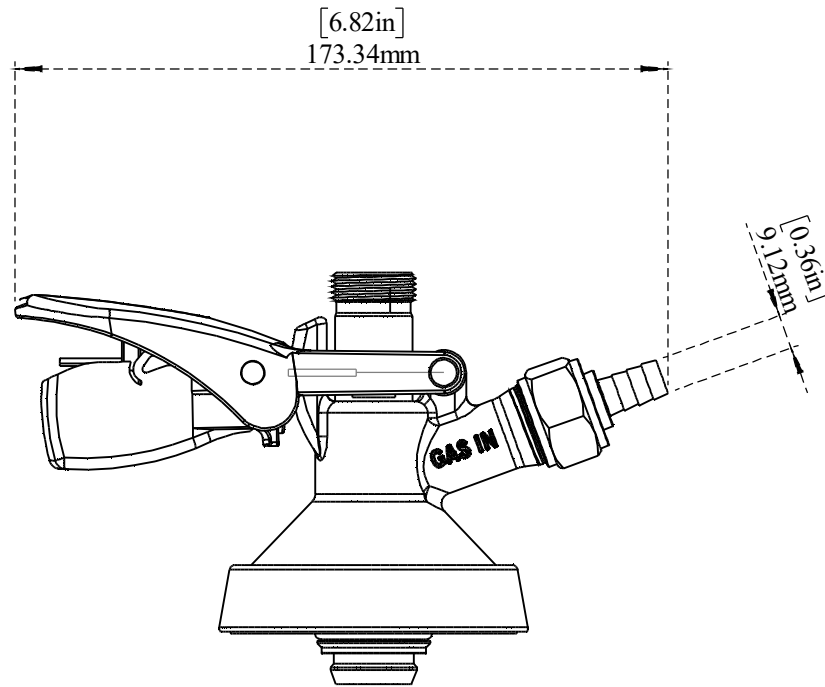

PART NO.-

C5003 Line

TITLE-

Key Keg Coupler

All dimensions are in inches, mm (in bracket)

Note:- Information provided for reference only.

* This document and the information thereon is the property of Krome Dispense Pvt Ltd. & its subsidiaries. Any reproduction in part or as a whole without the written permission of Krome Dispense Pvt Ltd. is prohibited.