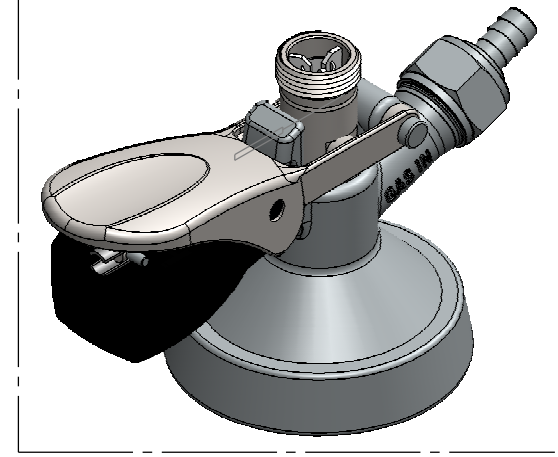

PART NO.-

C5003 Line

TITLE-

Key Keg Coupler

All dimensions are in inches, mm (in bracket)

Note:- Information provided for reference only.

* This document and the information thereon is the property of Krome Dispense Pvt Ltd. & its subsidiaries. Any reproduction in part or as a whole without the written permission of Krome Dispense Pvt Ltd. is prohibited.