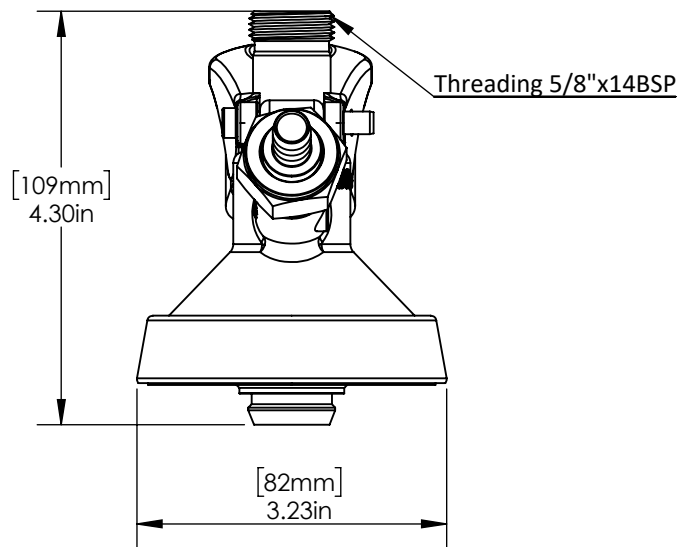

Product Dimensions:

Front View

Side View

Option Available: No Option Available

US & Canada :- +1-678 666 2001
Asia:- +91-9814203010

Krome Dispense reserves the right to make revisions to product specifications without any notice
For most updated specification sheet , go to www.kromedispense.com