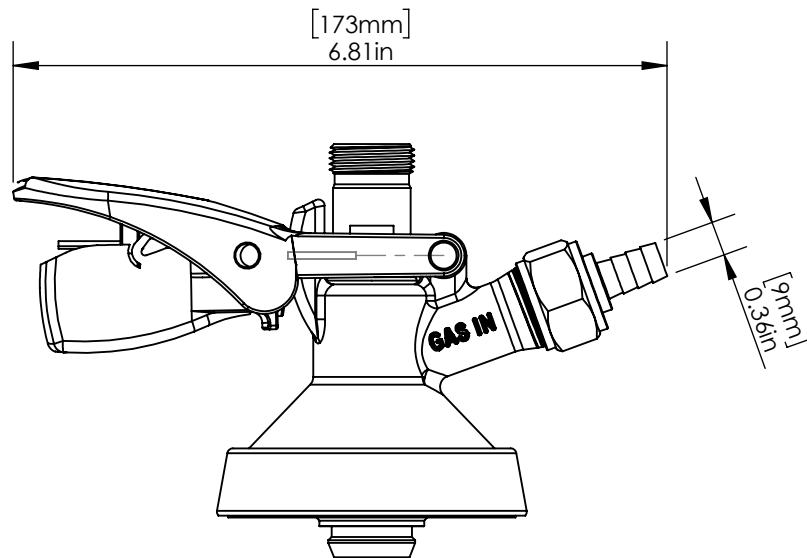

Product Dimensions:

Front View

Side View

Option Available: No Option Available

US & Canada :- +1-678 666 2001
Asia:- +91-9814203010

Krome Dispense reserves the right to make revisions to product specifications without any notice
For most updated specification sheet , go to www.kromedispense.com