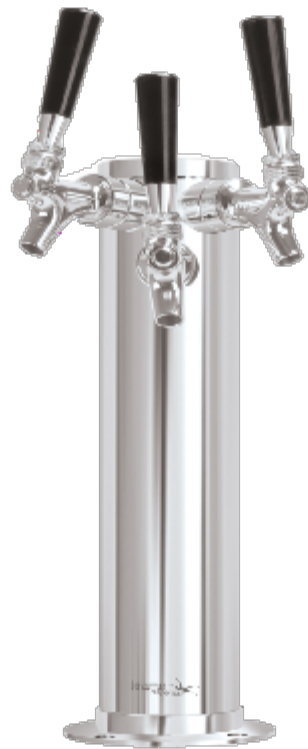

- Made of High Quality Stainless Steel for Durability & Reliability
- 5' NSF Approved PVC Clear Tube
- Modern Look with SS Polished Finish
- Take Your Pouring To Bold New Heights

C508

SS Polished

Specification

| Part Number | No. of Faucets | Finish | Cooling System | Beverage Contact |
|-------------|----------------|---------------------|----------------|------------------|
| C508 | 3 | SS Polished | Air Cooled | - |
| C502 | 3 | Vibrant Gold Finish | Air Cooled | - |
| C275 | 3 | SS Polished | Air Cooled | 100% SS Contact |