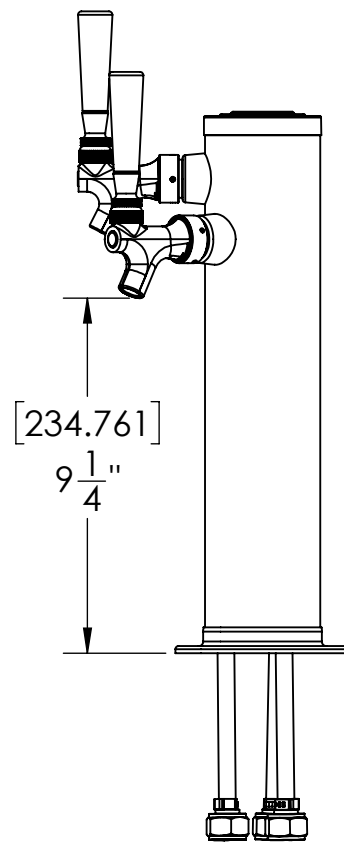

Specification

Part Number	No. of Faucets	Finish	Cooling System	Beverage Contact
C508	3	SS Polished	Air Cooled	-
C502	3	Vibrant Gold Finish	Air Cooled	-
C275	3	SS Polished	Air Cooled	100% SS Contact

Product Dimensions:-

Copyright © 2017 Krome Dispense. All Rights Reserved Revision # 1 - -

US & Canada :- +1-678 666 2001

Asia:- +91-9814203010

Krome Dispense reserves the right to make revisions to product specifications without any notice

For most updated specification sheet , go to www.kromedispense.com