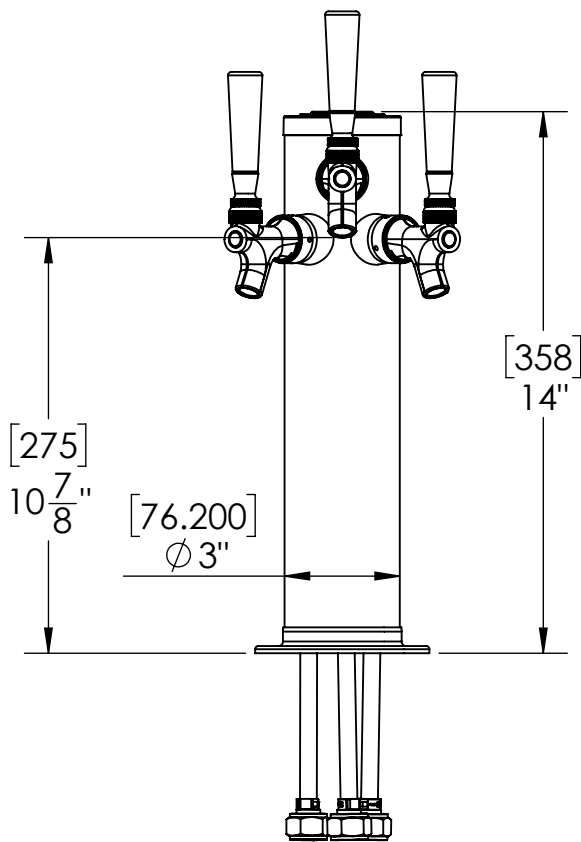

Specification

Part Number	No. of Faucets	Finish	Cooling System	Beverage Contact
C508	3	SS Polished	Air Cooled	-
C502	3	Vibrant Gold Finish	Air Cooled	-
C275	3	SS Polished	Air Cooled	100% SS Contact

Product Dimensions:-

Copyright © 2017 Krome Dispense. All Rights Reserved Revision # 1 - -

US & Canada :- +1-678 666 2001

Asia:- +91-9814203010

Krome Dispense reserves the right to make revisions to product specifications without any notice

For most updated specification sheet , go to www.kromedispense.com