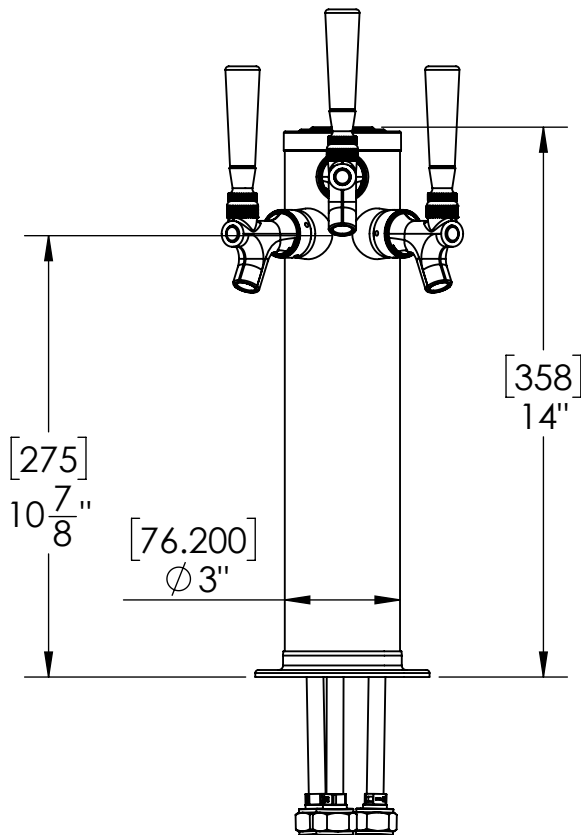

- Made of High Quality Stainless Steel for Durability & Reliability
- 5' NSF Approved PVC Clear Tube
- Modern Look with SS Polished Finish
- Take Your Pouring To Bold New Heights

C508

SS Polished

Specification

Part Number	No. of Faucets	Finish	Cooling System	Beverage Contact
C508	3	SS Polished	Air Cooled	-
C502	3	Vibrant Gold Finish	Air Cooled	-
C275	3	SS Polished	Air Cooled	100% SS Contact

Product Dimensions:-