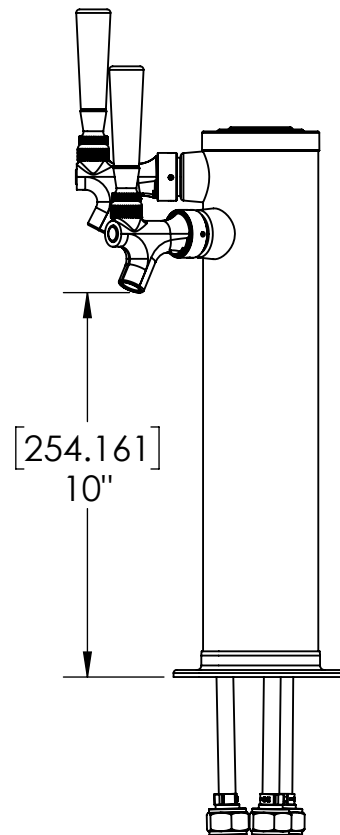

- Made of High Quality Stainless Steel for Durability & Reliability
- 5' NSF Approved PVC Clear Tube
- Modern Look with SS Polished Finish
- Take Your Pouring To Bold New Heights

C508

SS Polished

Specification

Part Number	No. of Faucets	Finish	Cooling System	Beverage Contact
C508	3	SS Polished	Air Cooled	-
C502	3	Vibrant Gold Finish	Air Cooled	-
C275	3	SS Polished	Air Cooled	100% SS Contact

Product Dimensions:-