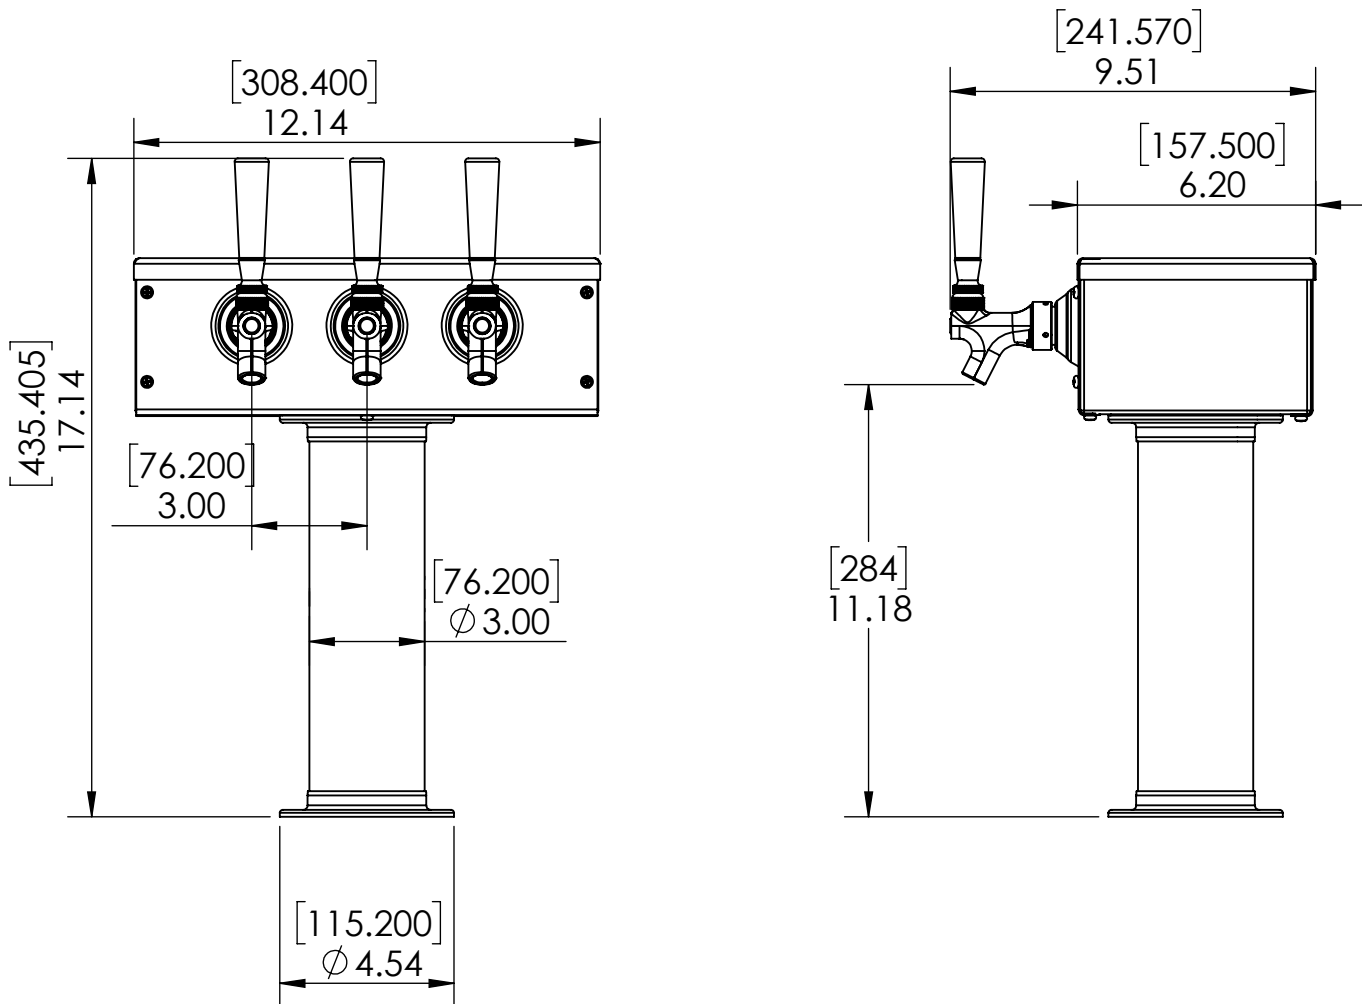

C509

SS Polished

Specification

Part Number	No. of Faucets	Finish	Cooling System
C509	3	SS Polished	Air Cooled
C956	3	SS Polished	Glycol Recirculation Loop
C1015	3	Brushed Stainless	Air Cooled

Product Dimensions:-