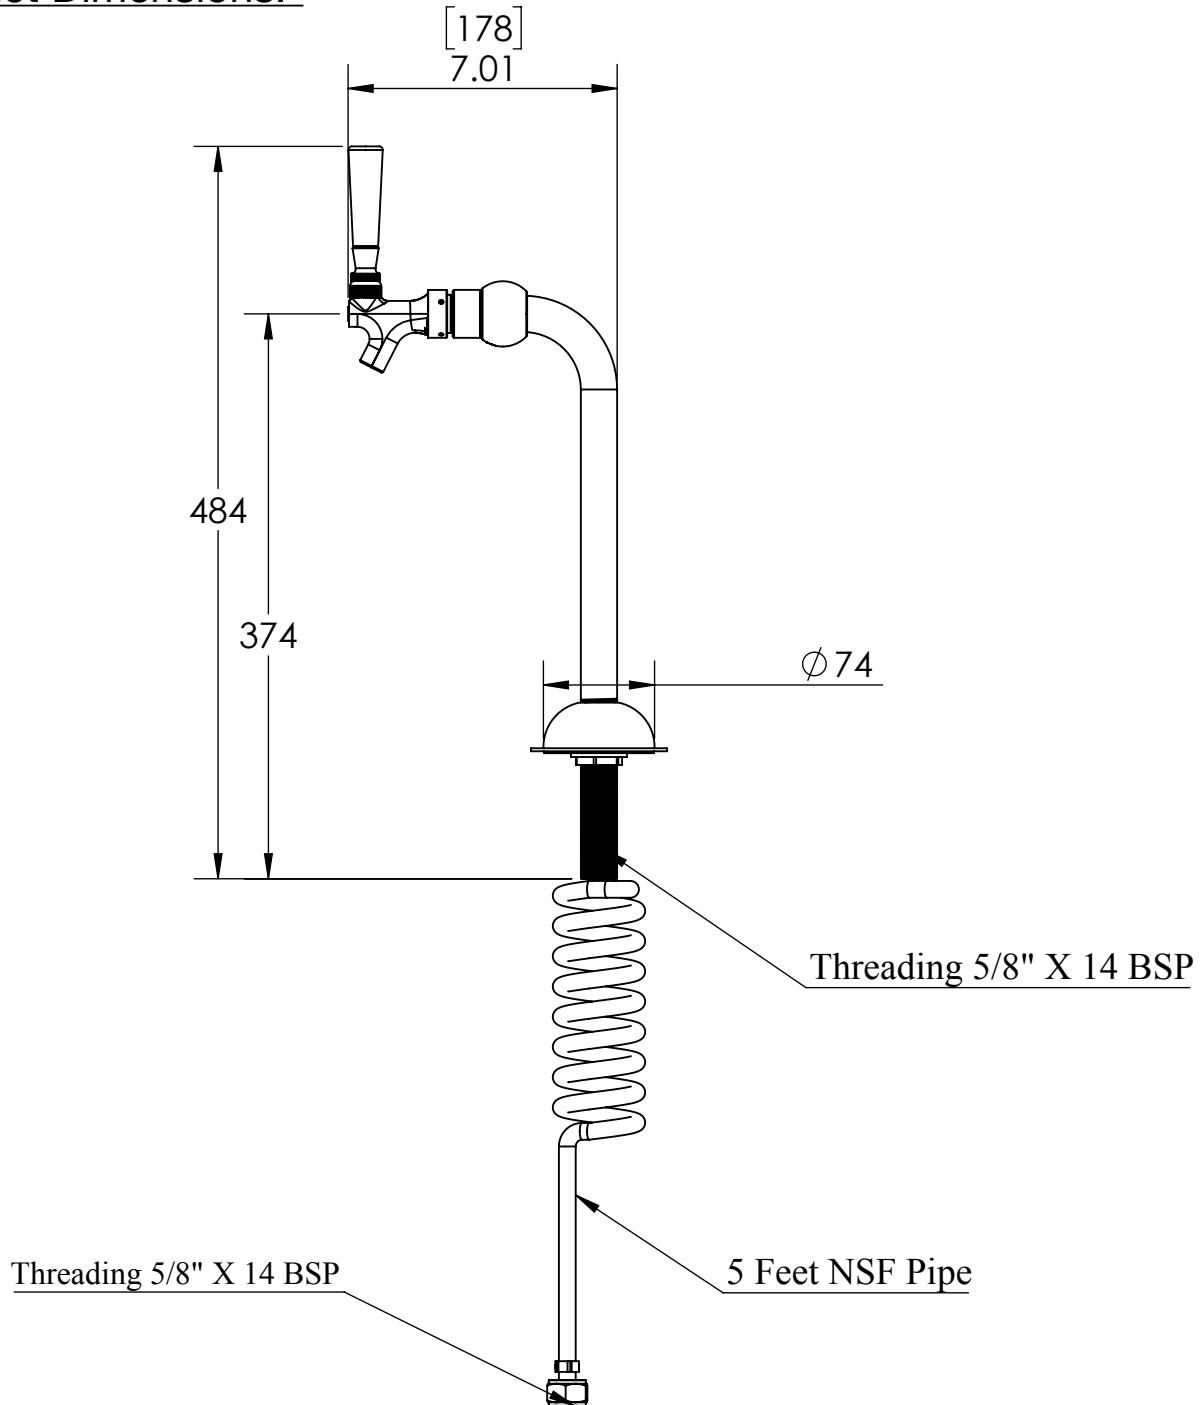

Specification

Part Number	No. of Faucets	Finish	Cooling System
C515	1	Chrome Plated Brass	Air Cooled
C530	1	Vibrant Gold Finish	Air Cooled

Product Dimensions:-

Copyright © 2017 Krome Dispense. All Rights Reserved Revision # 1 - -

US & Canada :- +1-678 666 2001

Asia:- +91-9814203010

Krome Dispense reserves the right to make revisions to product specifications without any notice
For most updated specification sheet , go to www.kromedispense.com