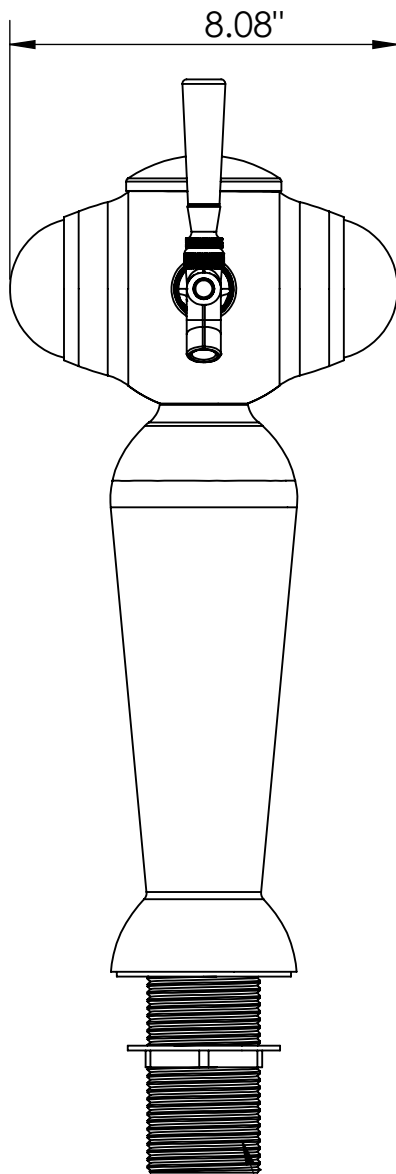

- Made of High Quality Brass for Durability & Reliability
- 5' NSF Approved PVC Clear Tube
- Modern Look with Chrome Finish
- Take Your Pouring To Bold New Heights

C531

Chrome Plated

Copyright © 2017 Krome Dispense. All Rights Reserved. Revision # 1 - -

Specifications:-

Part Number	Faucets	Finish	Cooling System
C531	1	Chrome Plated	Air Cooled
C1531	1	Chrome Plated	Glyco Cold Technology

Product Dimensions:-

Threading 2" X 11BSP

Copyright © 2017 Krome Dispense. All Rights Reserved Revision # 1 - -