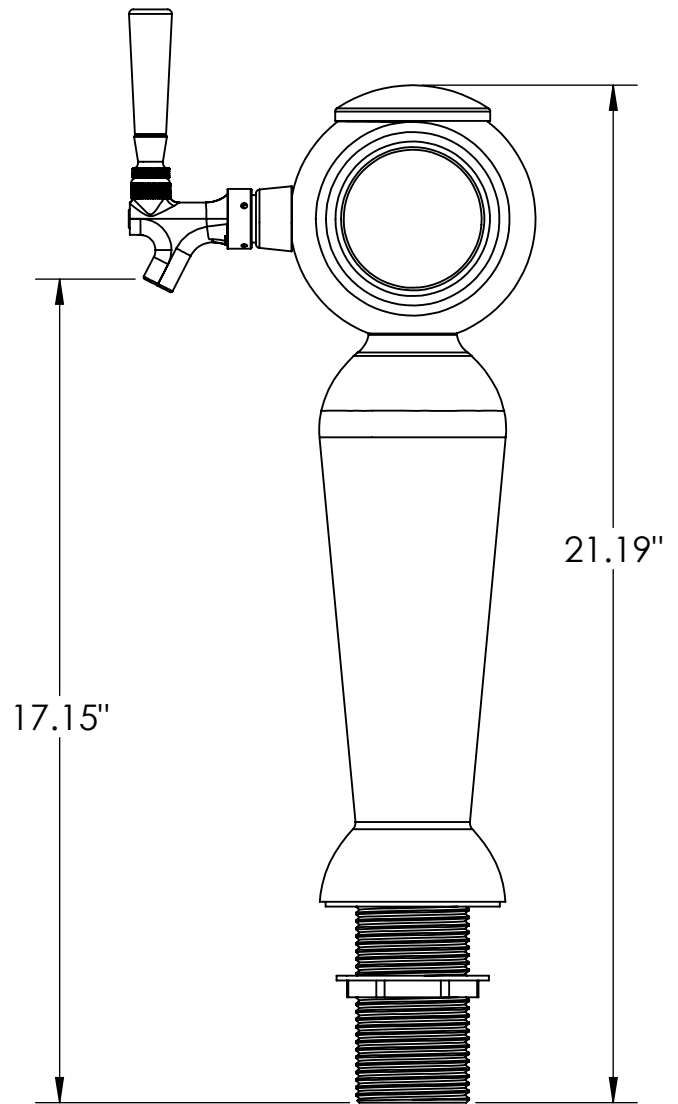

- Made of High Quality Brass for Durability & Reliability
- 5' NSF Approved PVC Clear Tube
- Modern Look with Chrome Finish
- Take Your Pouring To Bold New Heights

C531

Chrome Plated

Copyright © 2017 Krome Dispense. All Rights Reserved. Revision # 1 - -

Specifications:-

Part Number	Faucets	Finish	Cooling System
C531	1	Chrome Plated	Air Cooled
C1531	1	Chrome Plated	Glyco Cold Technology

Product Dimensions:-

Threading 2" X 11BSP

Copyright © 2017 Krome Dispense. All Rights Reserved Revision # 1 - -