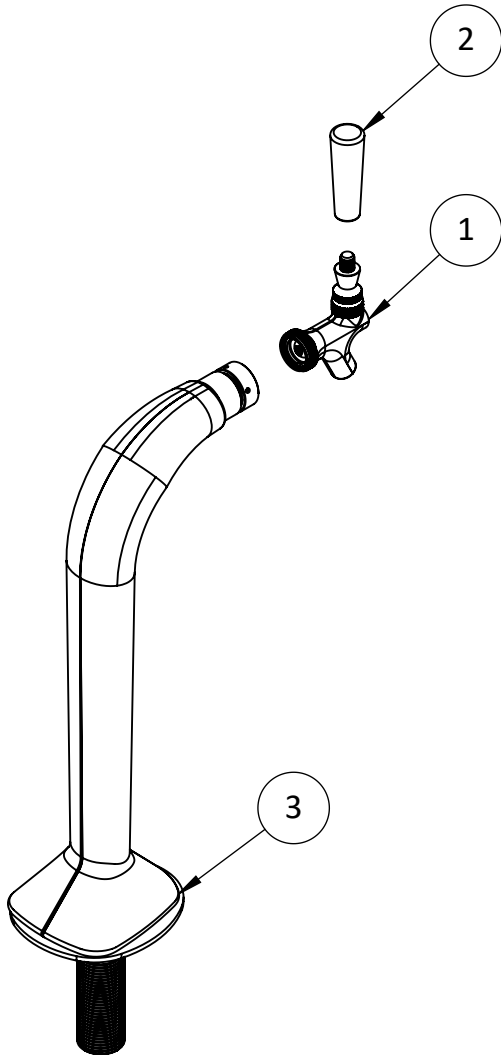

ItemNo.	Part No.	Part Name
1	C201	Standard Beer Faucet US Type
2	C186	Black Plastic Knob
3	C533.NOF	Snake Tower Without Faucet Assembly

Product Dimensions:-

Options Available

US & Canada :- +1-678 666 2001