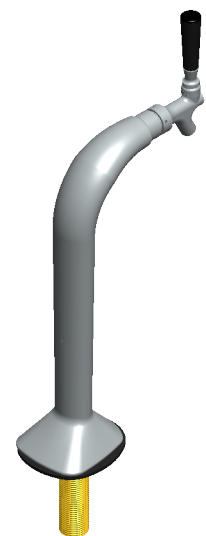

ItemNo.	Part No.	Part Name
1	C201	Standard Beer Faucet US Type
2	C186	Black Plastic Knob
3	C533.NOF	Snake Tower Without Faucet Assembly

Product Dimensions:-

Options Available

US & Canada :- +1-678 666 2001