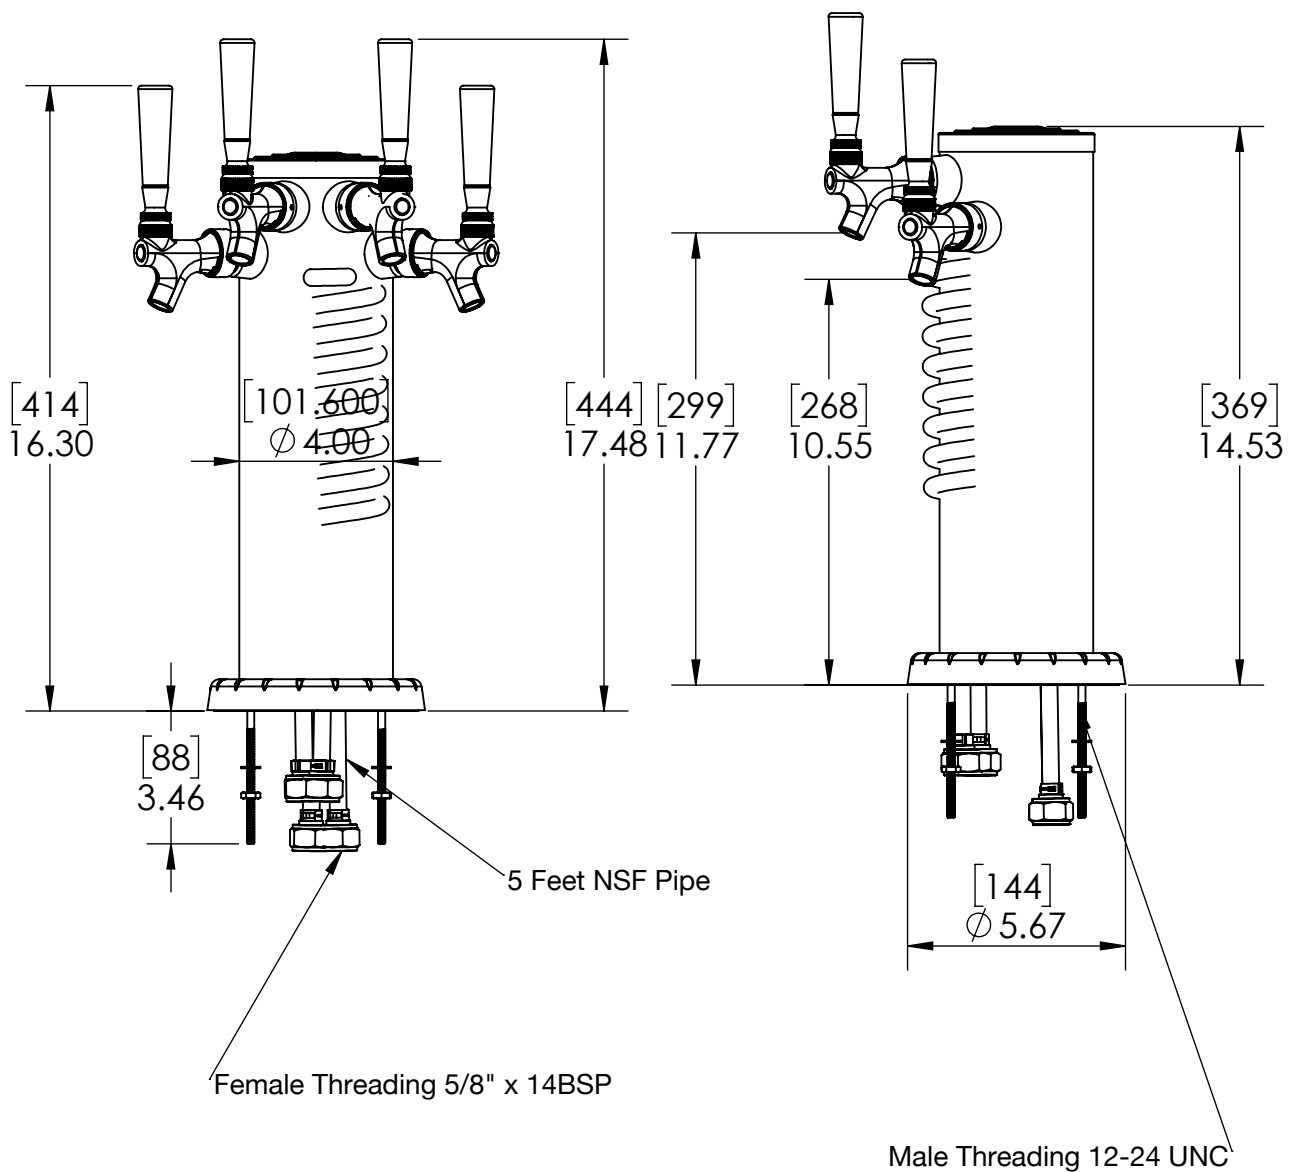

Specification

Part Number	No. of Faucets	Finish	Cooling System	Beverage Contact
C559	4	SS Polished	Air Cooled	100% SS Contact
C1590	4	SS Polished	Glyco Cold Technology	-
C1069	4 (at 90° each)	SS Polished	Air Cooled	100% SS Contact
C540	4	SS Polished	Air Cooled	-

Product Dimensions:-

Copyright © 2017 Krome Dispense. All Rights Reserved. Revision # 1 - -

US & Canada :- +1-678 666 2001

Asia:- +91-9814203010

Krome Dispense reserves the right to make revisions to product specifications without any notice

For most updated specification sheet , go to www.kromedispense.com