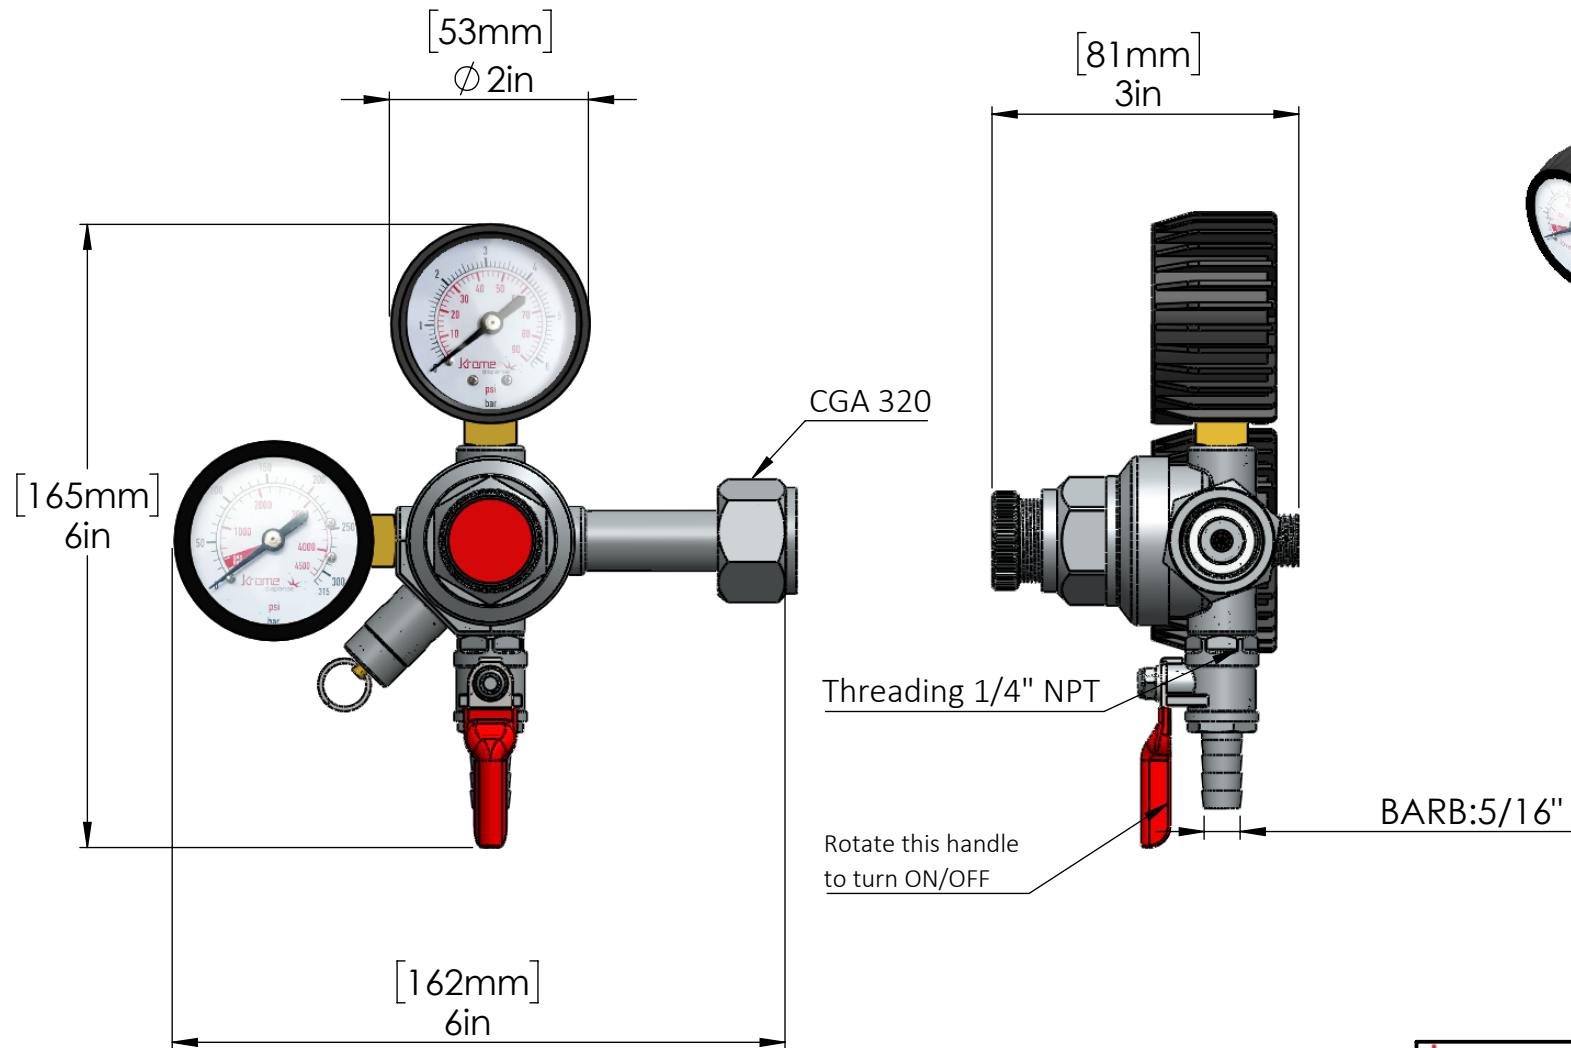

PART NO.-

C5613-ECO Line Drawing

TITLE-

Economy CO2 Beer Regulator – 1 Outlet

All dimensions are in inches, mm (in bracket)

	Note:- Information provided for reference only.
* This document and the information thereon is the property of Krome Dispense Pvt Ltd. & its subsidiaries. Any reproduction in part or as a whole without the written permission of Krome Dispense Pvt Ltd. is prohibited.	