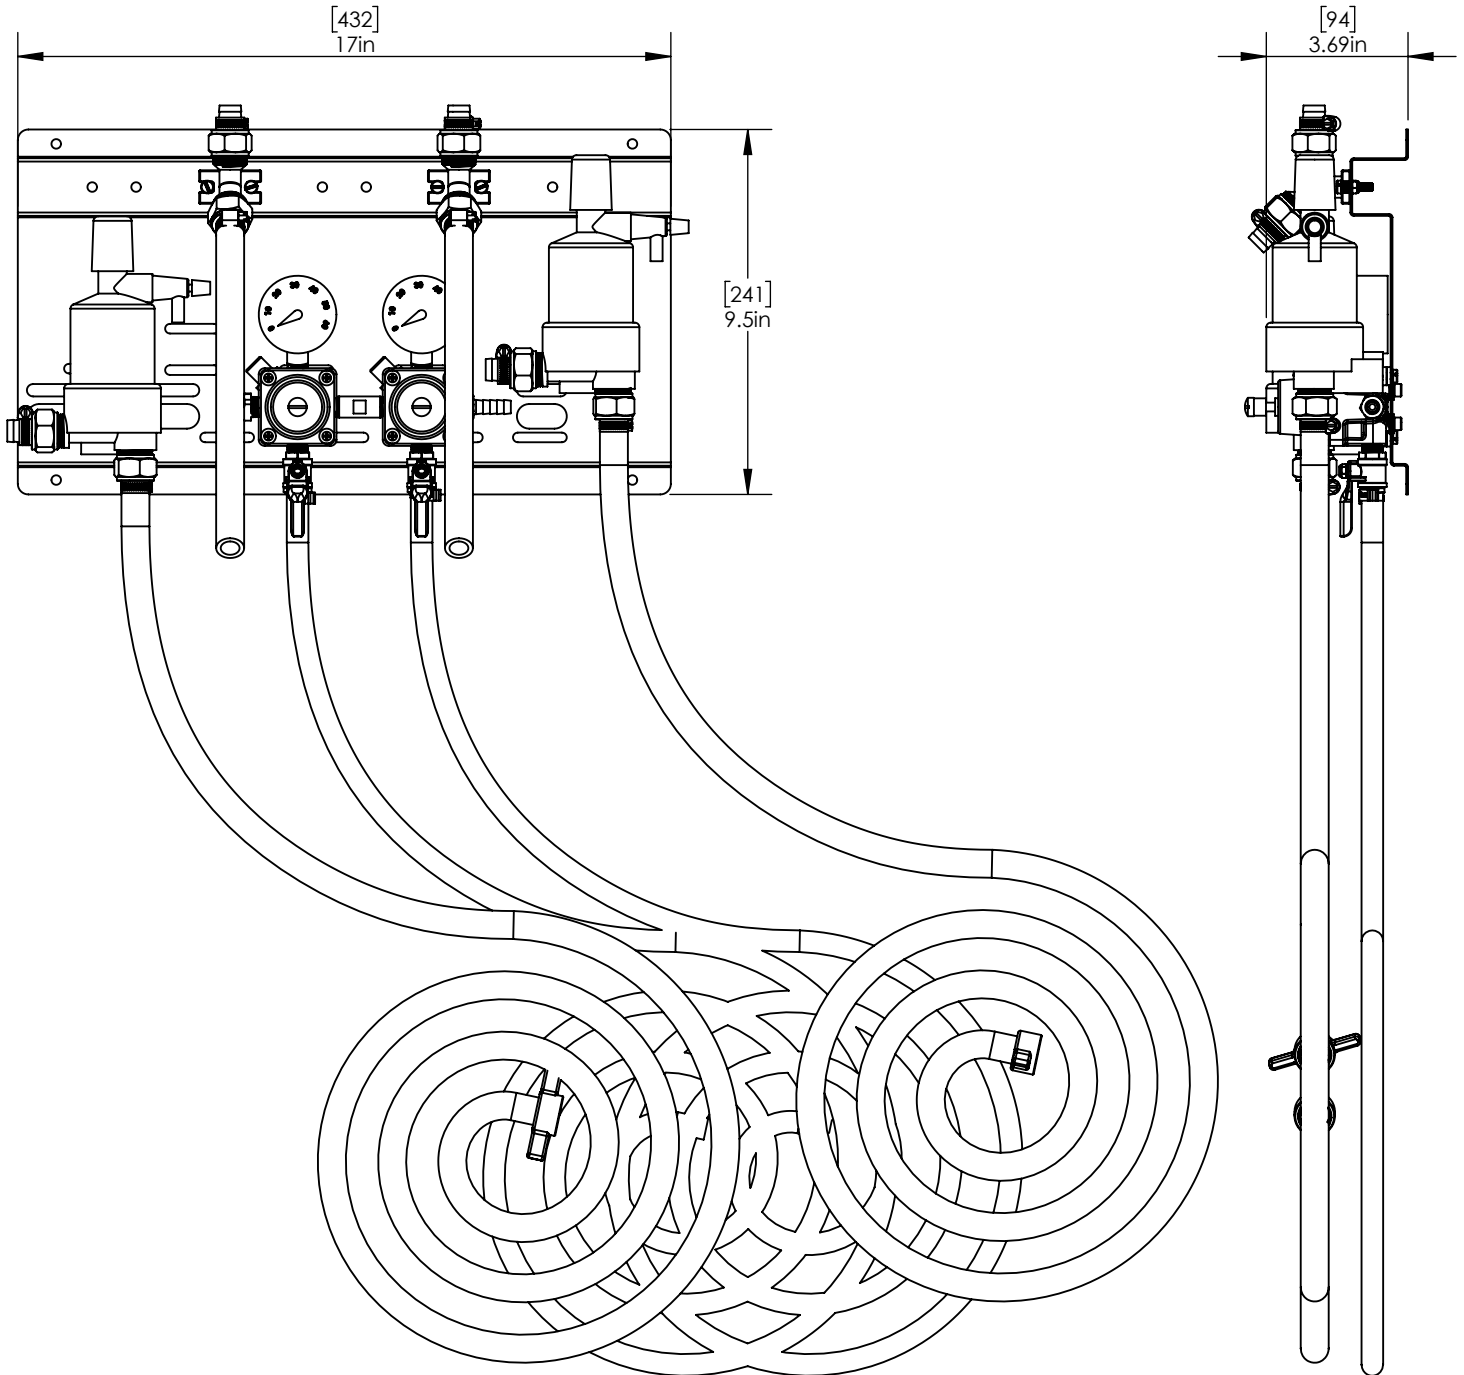

Option Available:-

Part No	Outlets	Material
C5712	1 Line	Stainless Steel

Product Dimensions:-

Copyright © 2017 Krome Dispense. All Rights Reserved Revision # 1 -

US & Canada :- +1-678 666 2001
 Asia:- +91-9814203010