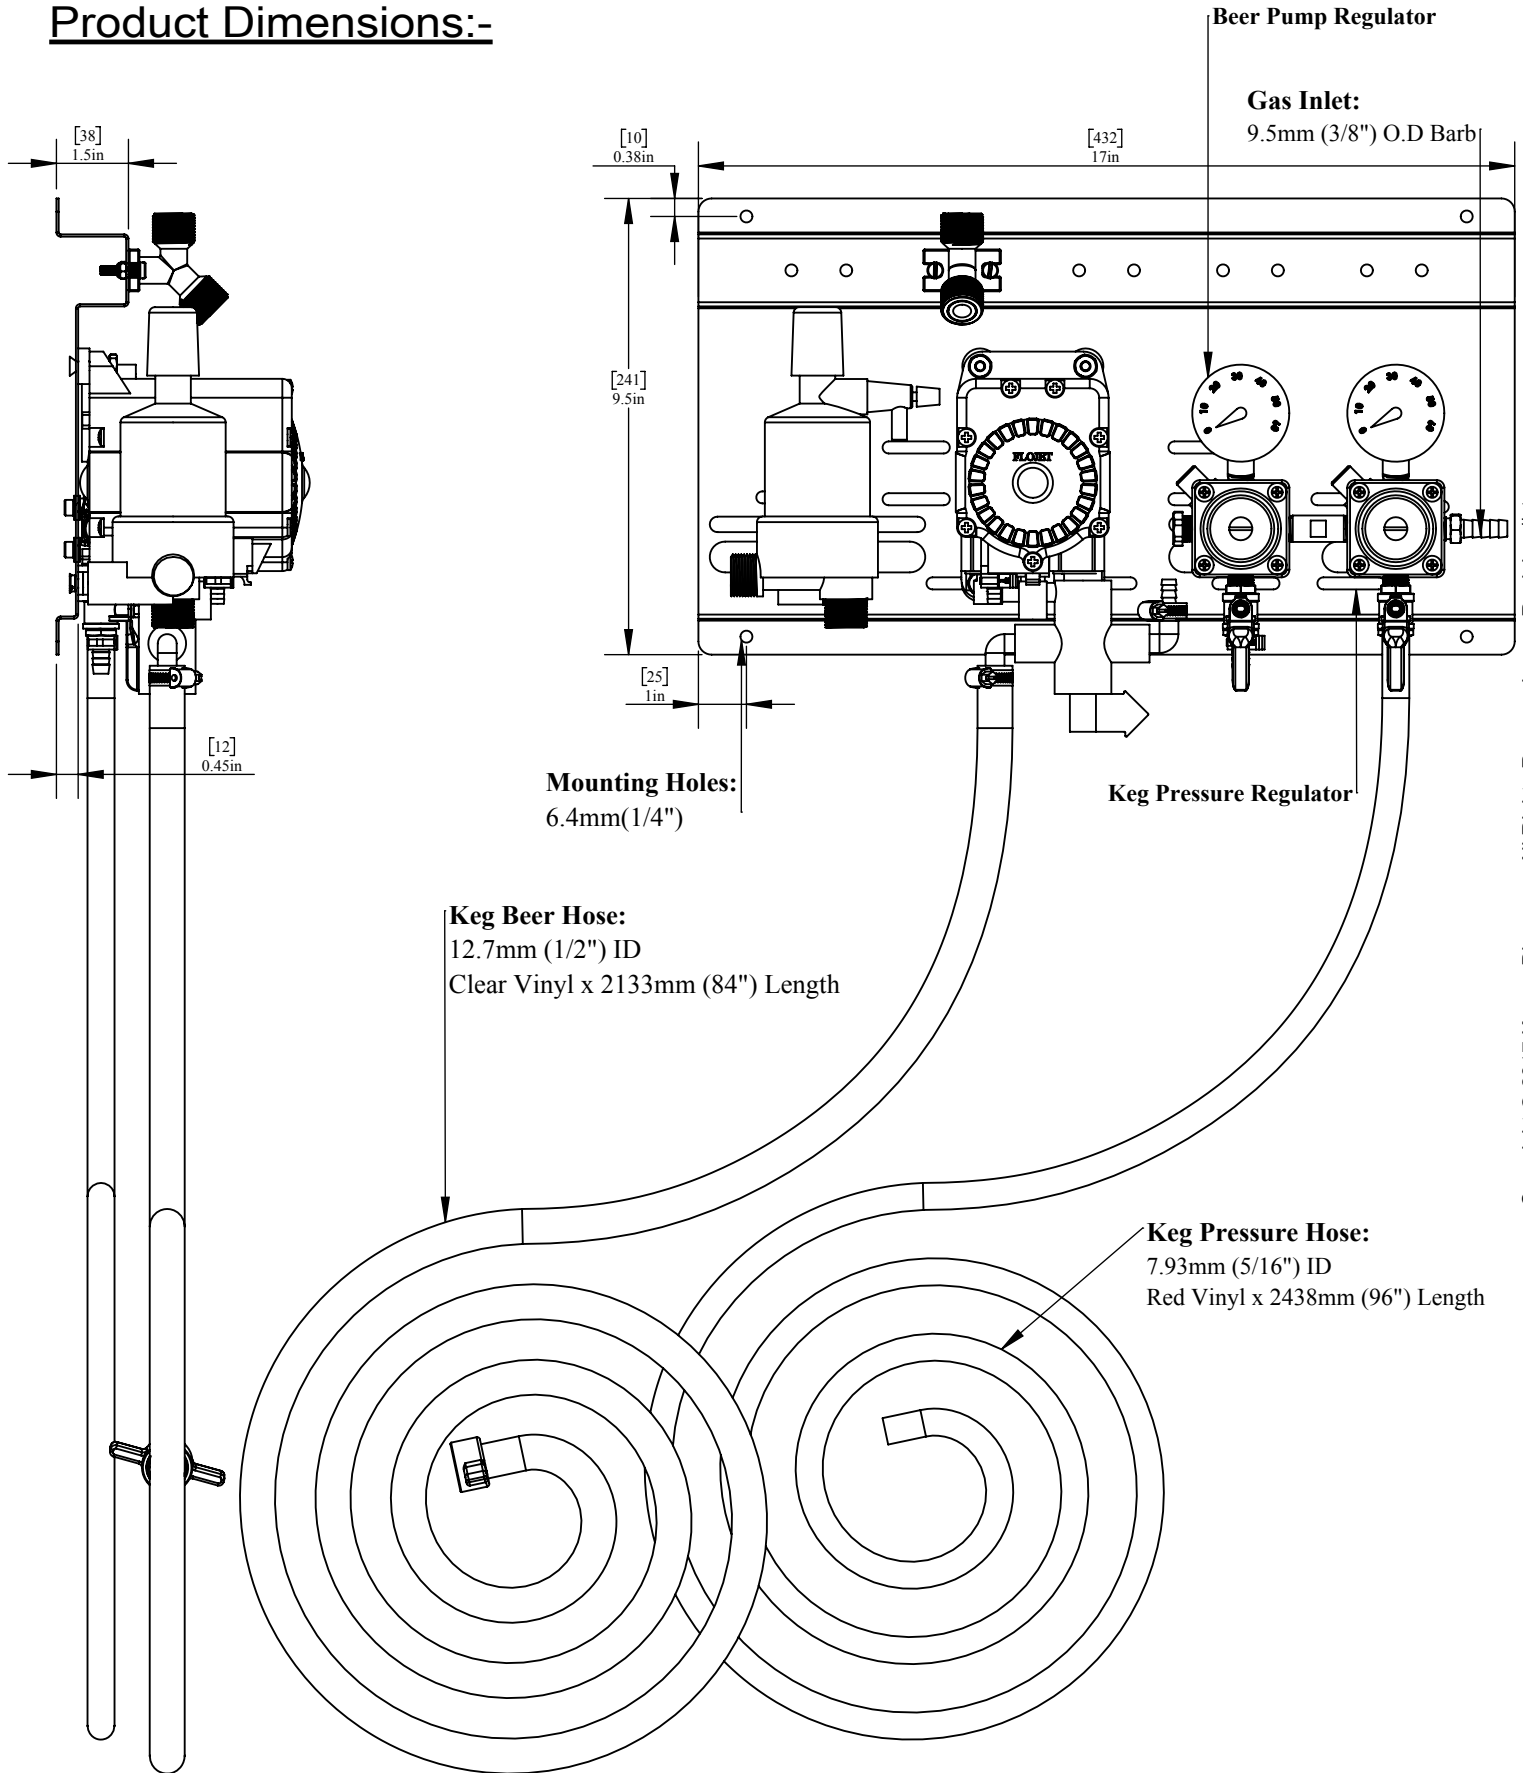

No Option Available

Product Dimensions:-

Revision # 1 -
Copyright © 2017 Krome Dispense. All Rights Reserved

US & Canada :- +1-678 666 2001
Asia:- +91-9814203010

Krome Dispense reserves the right to make revisions to product specifications without any notice
For most updated specification sheet , go to www.kromedispense.com