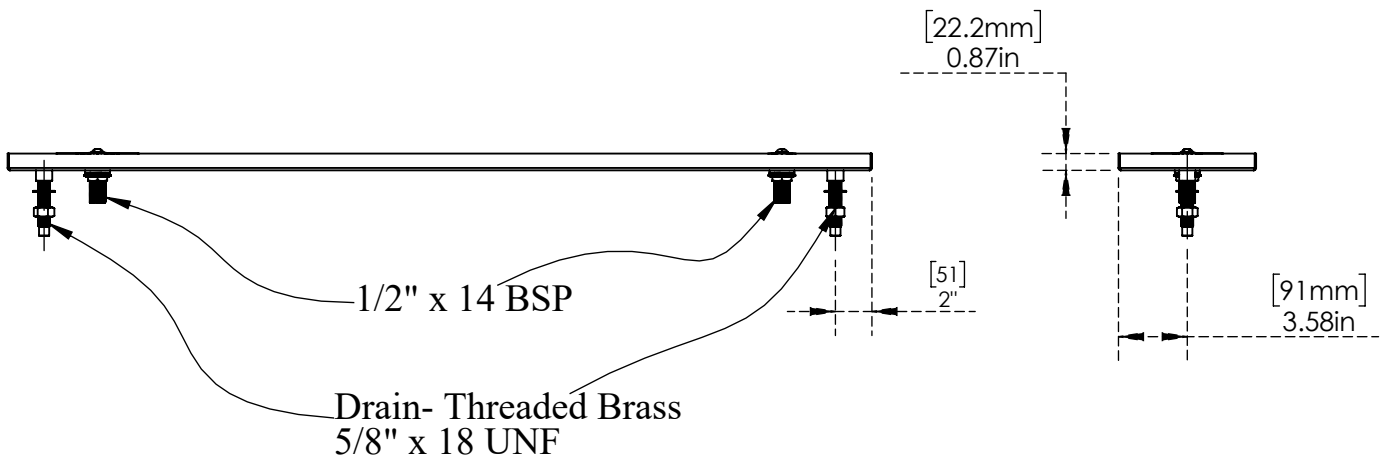

- 100% Stainless Steel Double Side Spray Rinser Drip Tray Brushed Finish
- Rinse with cold water before pour Wet Glass, Pours better.
- Fabricated from 1.2 mm Stainless Steel for Durability & Reliability
- Removable grill for easy manual cleaning

**Product
Dimensions:-**

Top View

Front View

Side View

Revision # 03 - 18/12/2019-Ashish
Copyright © 2017 Krome Dispense. All Rights Reserved

US & Canada :- +1-678 666 2001
 Asia:- +91-9814203010

Krome Dispense reserves the right to make revisions to product specifications without any notice
 For most updated specification sheet , go to www.kromedispense.com