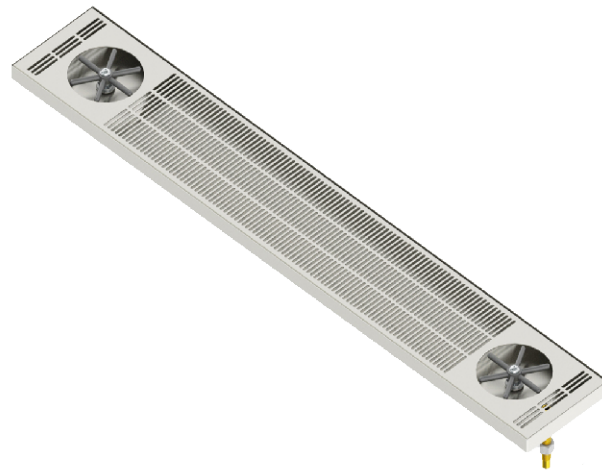

- 100% Stainless Steel Double Side Spray Rinser Drip Tray Brushed Finish
- Rinse with cold water before pour Wet Glass, Pours better.
- Fabricated from 1.2 mm Stainless Steel for Durability & Reliability
- Removable grill for easy manual cleaning

C639

Brushed Stainless

NSF
Certified
(Rinser
Only)

Rinser Disk also available in Stainless Steel (C4016)

US & Canada :- +1-678 666 2001
Asia:- +91-9814203010

Krome Dispense reserves the right to make revisions to product specifications without any notice
For most updated specification sheet , go to www.kromedispense.com