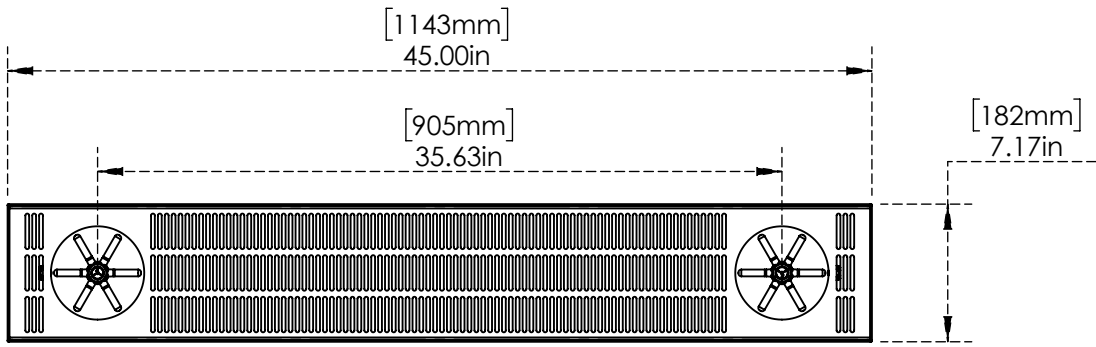

- 100% Stainless Steel Double Side Spray Rinser Drip Tray Brushed Finish
- Rinse with cold water before pour Wet Glass, Pours better.
- Fabricated from 1.2 mm Stainless Steel for Durability & Reliability
- Removable grill for easy manual cleaning

**Product
Dimensions:-**

Top View

Front View

Side View

Revision # 03 - 18/12/2019-Ashish
Copyright © 2017 Krome Dispense. All Rights Reserved

US & Canada :- +1-678 666 2001
 Asia:- +91-9814203010

Krome Dispense reserves the right to make revisions to product specifications without any notice
 For most updated specification sheet , go to www.kromedispense.com