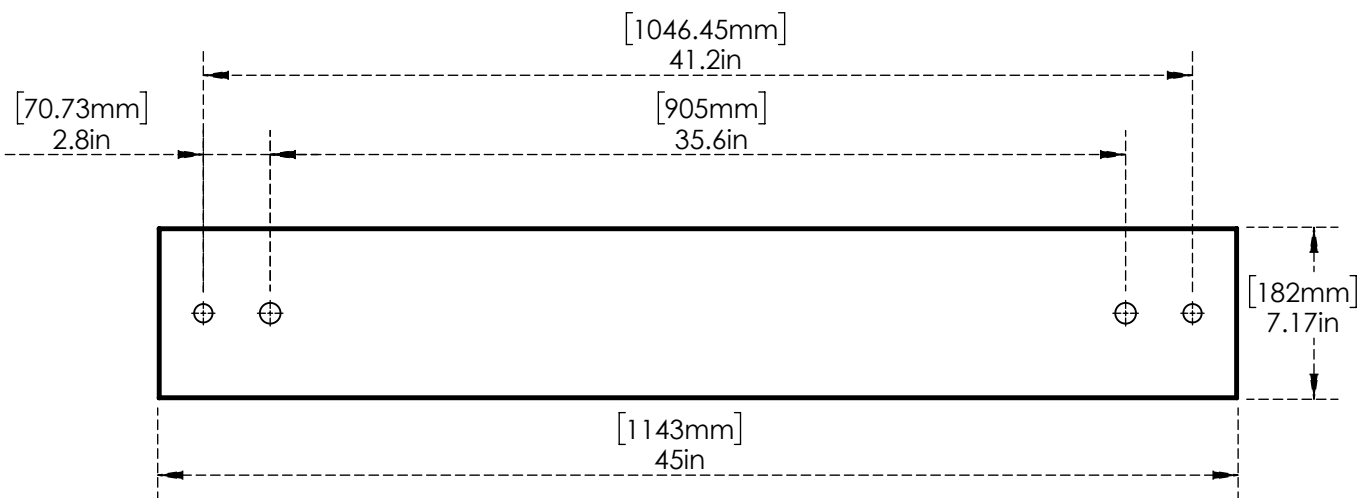

**Product
Dimensions:-**

Top View

Front View

Side View

Revision # 03 - 18/12/2019-Ashish
Copyright © 2017 Krome Dispense. All Rights Reserved

US & Canada :- +1-678 666 2001
 Asia:- +91-9814203010

Krome Dispense reserves the right to make revisions to product specifications without any notice
 For most updated specification sheet , go to www.kromedispense.com