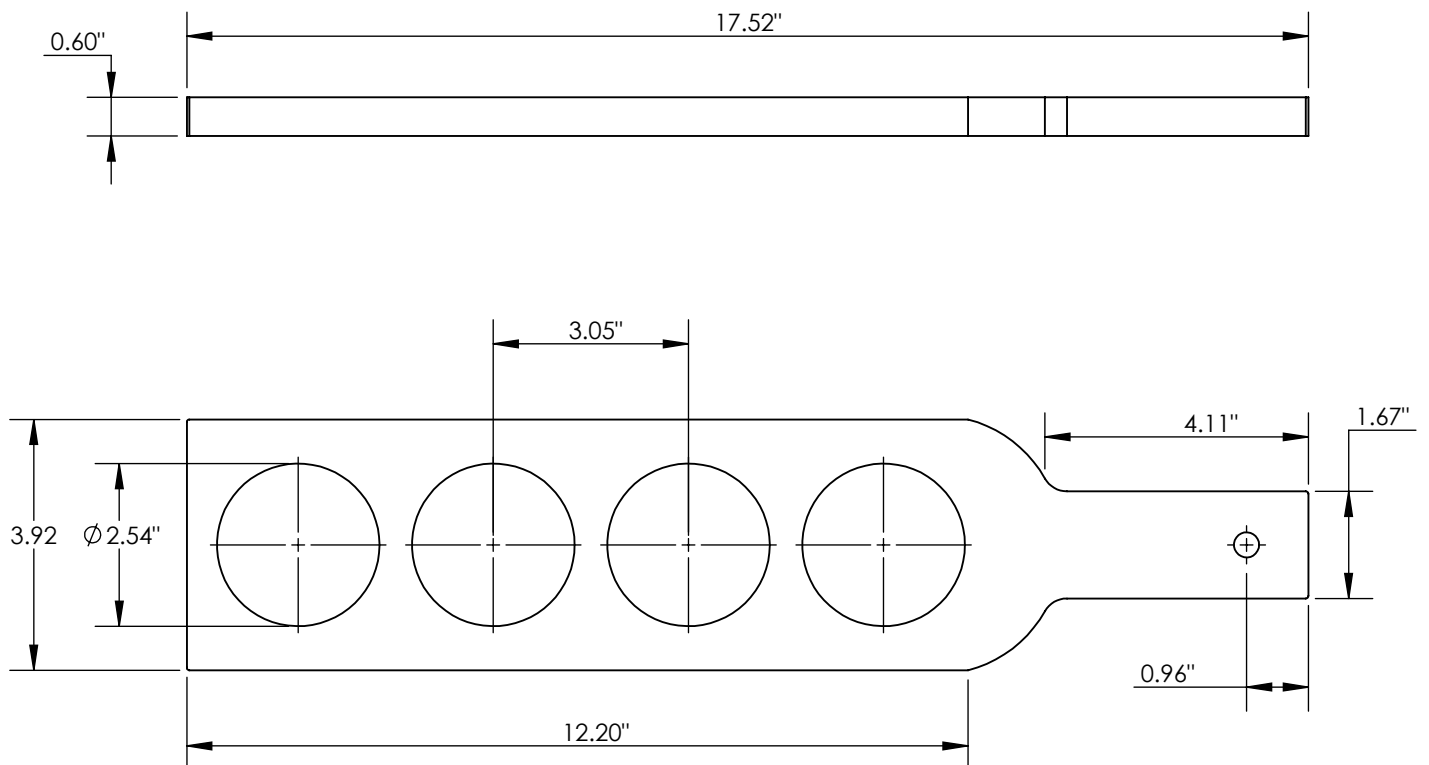

- Brings a professional beer-tasting at bars, brewpubs, and breweries into your home
- Sampling Tray for Beer Tasting will allow you to sample 4 brews at a time
- Hand Crafted.
- Pine Wood, Natural Color with clear coating

C7003

Options Available:-

Part No.	Suitable	Material
C7006	For 6 Beers	Wood
C7004	For 4 Beers	Wood
C7005	For 4 Beers	Aluminum

Product Dimensions:-

Revision # 1 -

Copyright © 2017 Krome Dispense. All Rights Reserved