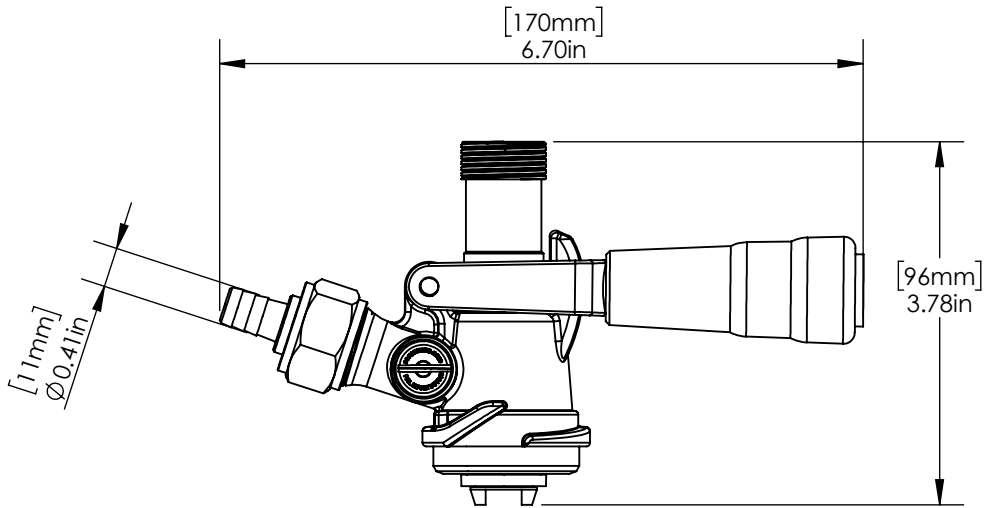

Product Dimensions:

Front View

Side View

Options Available:

Part Number	Probe Material	PRV	Handle
C701	Brass	Yes	Pull
C737	Brass	Yes	Pull
C738	SS 304	Yes	Pull
C742	SS 316	Yes	Pull

Copyright © 2017 Krome Dispense. All Rights Reserved Revision # 01 - ...