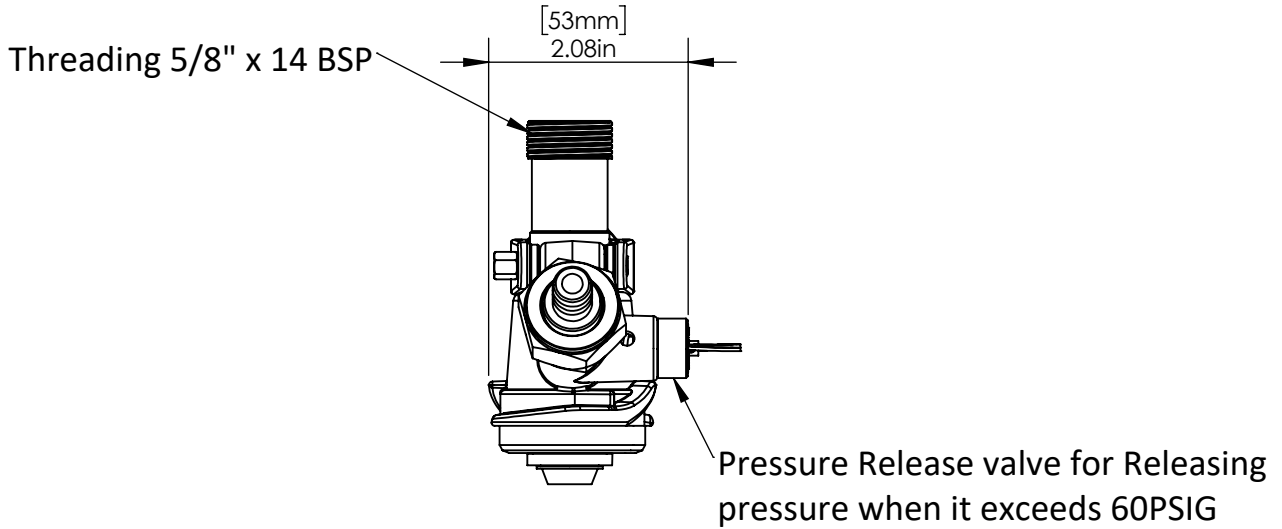

Product Dimensions:

Front View

Side View

Options Available:

Part Number	Probe Material	PRV	Handle
C701	Brass	Yes	Pull
C737	Brass	Yes	Pull
C738	SS 304	Yes	Pull
C742	SS 316	Yes	Pull

Copyright © 2017 Krome Dispense. All Rights Reserved Revision # 01 - ...