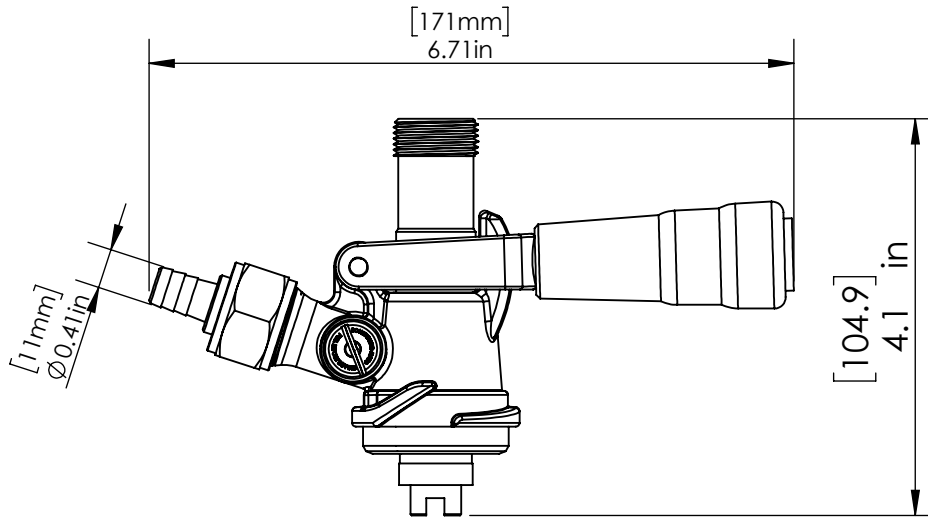

Product Dimensions:-

Front View

Side View

Options Available:

Part Number	Probe Material	PRV	Handle
C804	SS 304	Yes	Pull
C705	Brass	Yes	Pull
C805	Brass	Yes	Pull
C745	SS 316	Yes	Pull
C744	SS 316	Yes	Pull

US & Canada :- +1-678 666 2001
 Asia:- +91-9814203010