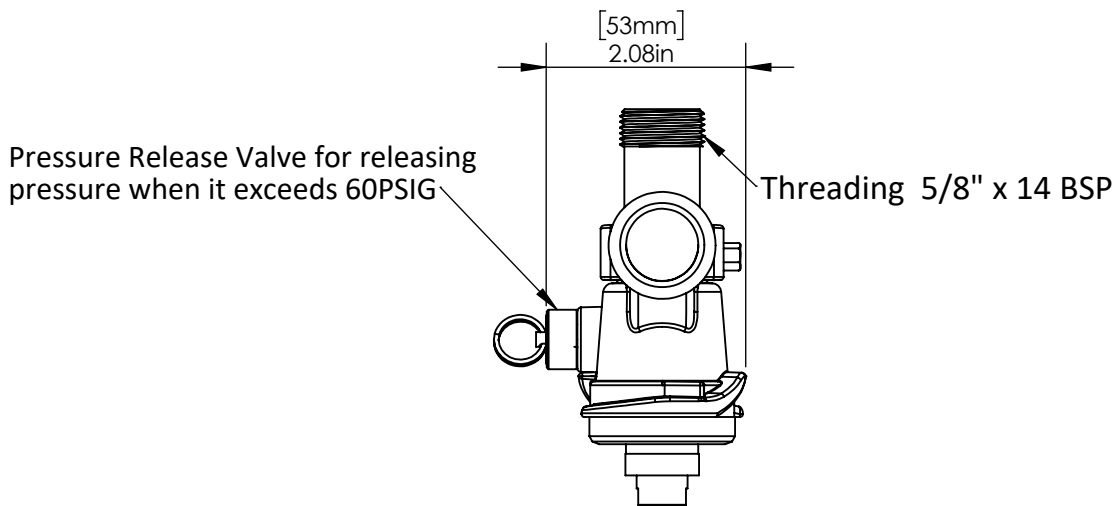

Features & Benefits:

- Stainless Steel body & probe improves durability and resistance to chemicals, offers you long lasting performance
- Features a 60-psi pressure relief valve
- Fits S System Keg Valves
- Short Handle For Small Dia Kegs

Product Dimensions:-

Front View

Side View

Options Available:

Part Number	Probe Material	PRV	Handle
C804	SS 304	Yes	Pull
C705	Brass	Yes	Pull
C805	Brass	Yes	Pull
C745	SS 316	Yes	Pull
C744	SS 316	Yes	Pull

US & Canada :- +1-678 666 2001
 Asia:- +91-9814203010