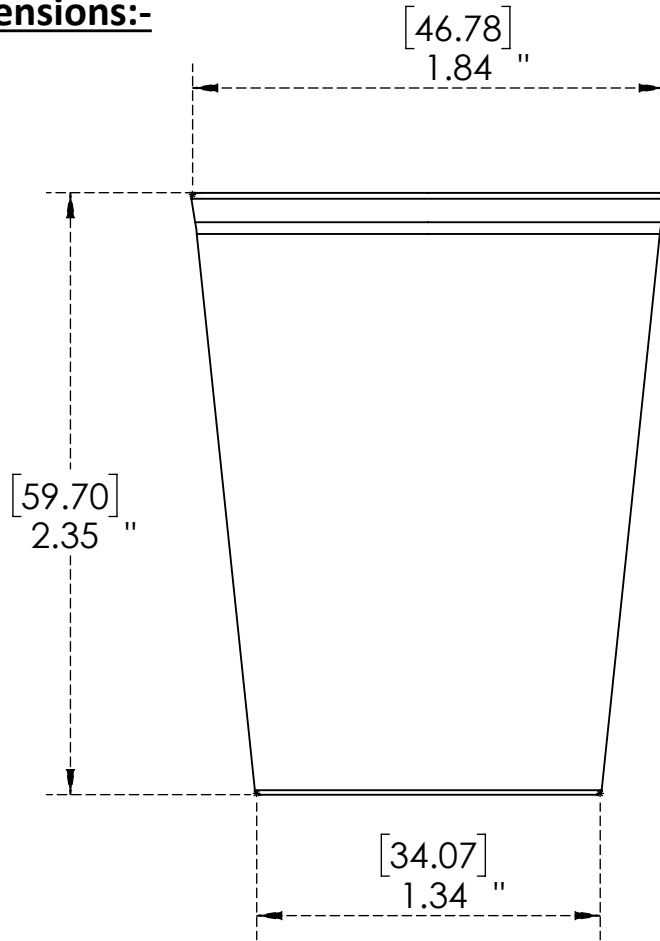

Product Dimensions:-

Options Available No Option Available

US & Canada :- +1-678 666 2001

Asia:- +91-9814203010

Krome Dispense reserves the right to make revisions to product specifications without any notice

For most updated specification sheet , go to www.kromedispense.com