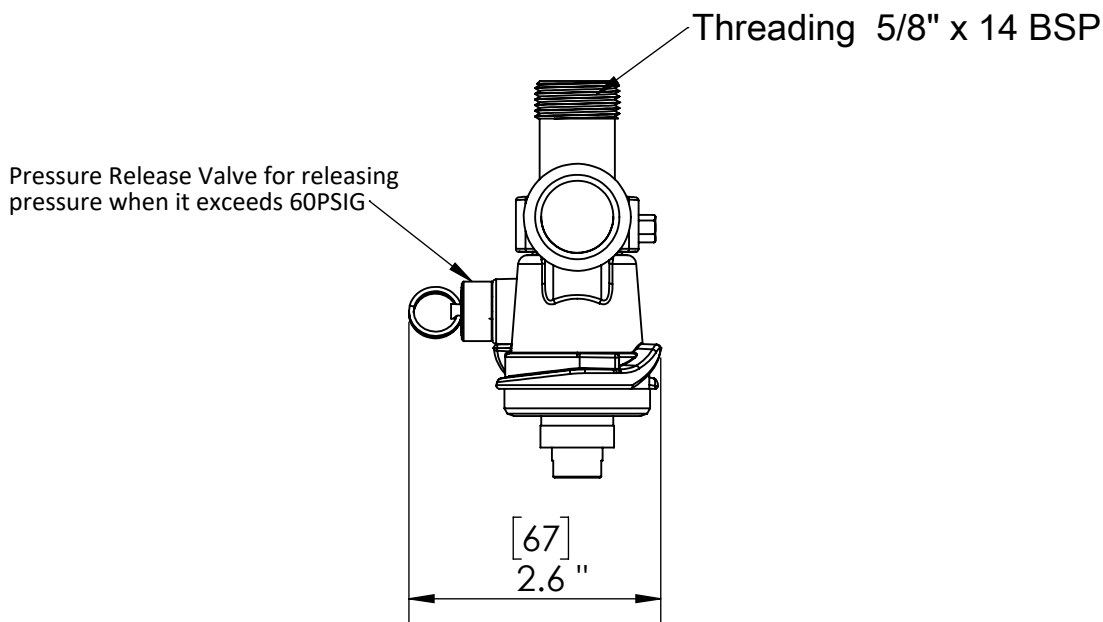

Features & Benefits:

- Stainless Steel 304 Body improves durability, offers you long lasting performance
- Solid Brass Probe, resistance to chemicals
- Features a 60-psi pressure relief valve
- Fits S System Keg Valves
- Short Handle For Small Dia Kegs

Product Dimensions:

Options Available:

Part Number	Probe Material	PRV	Handle
C804	SS 304	Yes	Pull
C704	SS 304	Yes	Pull
C805	Brass	Yes	Pull
C744	SS 316	Yes	Pull
C745	SS 316	Yes	Pull

US & Canada :- +1-678 666 2001
 Asia:- +91-9814203010