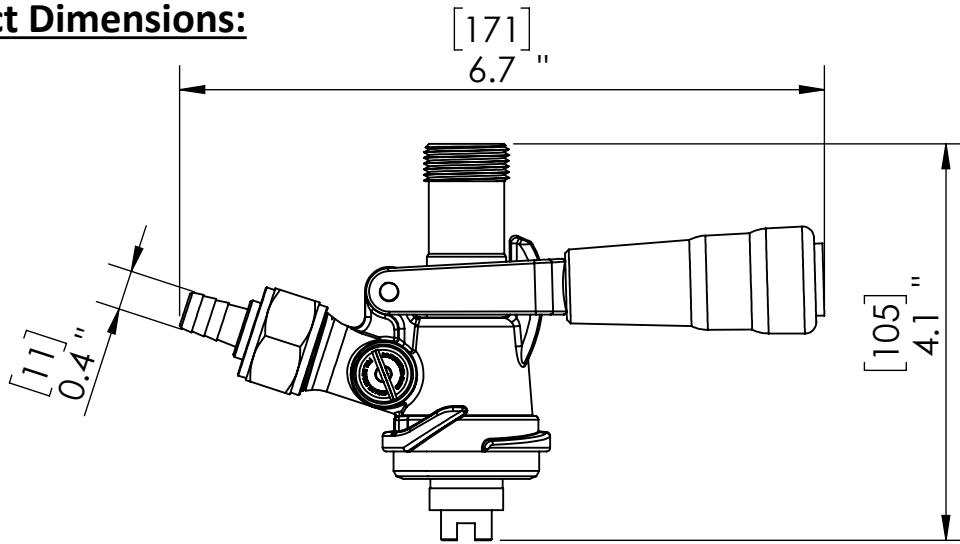

Product Dimensions:

Options Available:

Part Number	Probe Material	PRV	Handle
C804	SS 304	Yes	Pull
C704	SS 304	Yes	Pull
C805	Brass	Yes	Pull
C744	SS 316	Yes	Pull
C745	SS 316	Yes	Pull

US & Canada :- +1-678 666 2001
 Asia:- +91-9814203010