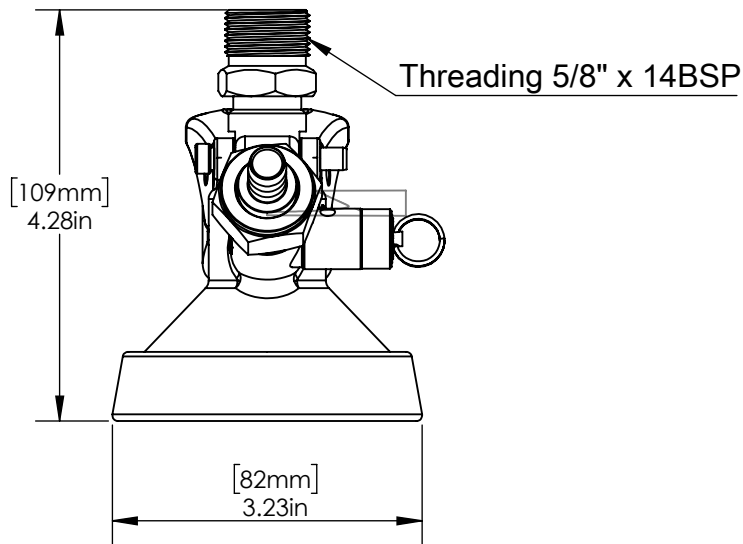

Product Dimensions:-

Front View

Side View

Options Available:

Part Number	Probe Material	PRV	Handle
C5001	SS 304	Yes	Eagle

US & Canada :- +1-678 666 2001
 Asia:- +91-9814203010

Krome Dispense reserves the right to make revisions to product specifications without any notice
 For most updated specification sheet , go to www.kromedispense.com