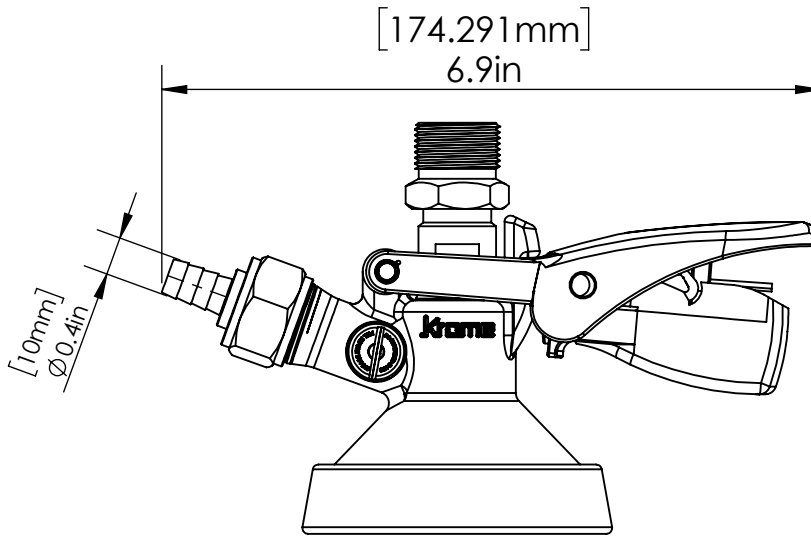

Product Dimensions:-

Front View

Side View

Options Available:

Part Number	Probe Material	PRV	Handle
C5001	SS 304	Yes	Eagle

US & Canada :- +1-678 666 2001
 Asia:- +91-9814203010

Krome Dispense reserves the right to make revisions to product specifications without any notice
 For most updated specification sheet , go to www.kromedispense.com