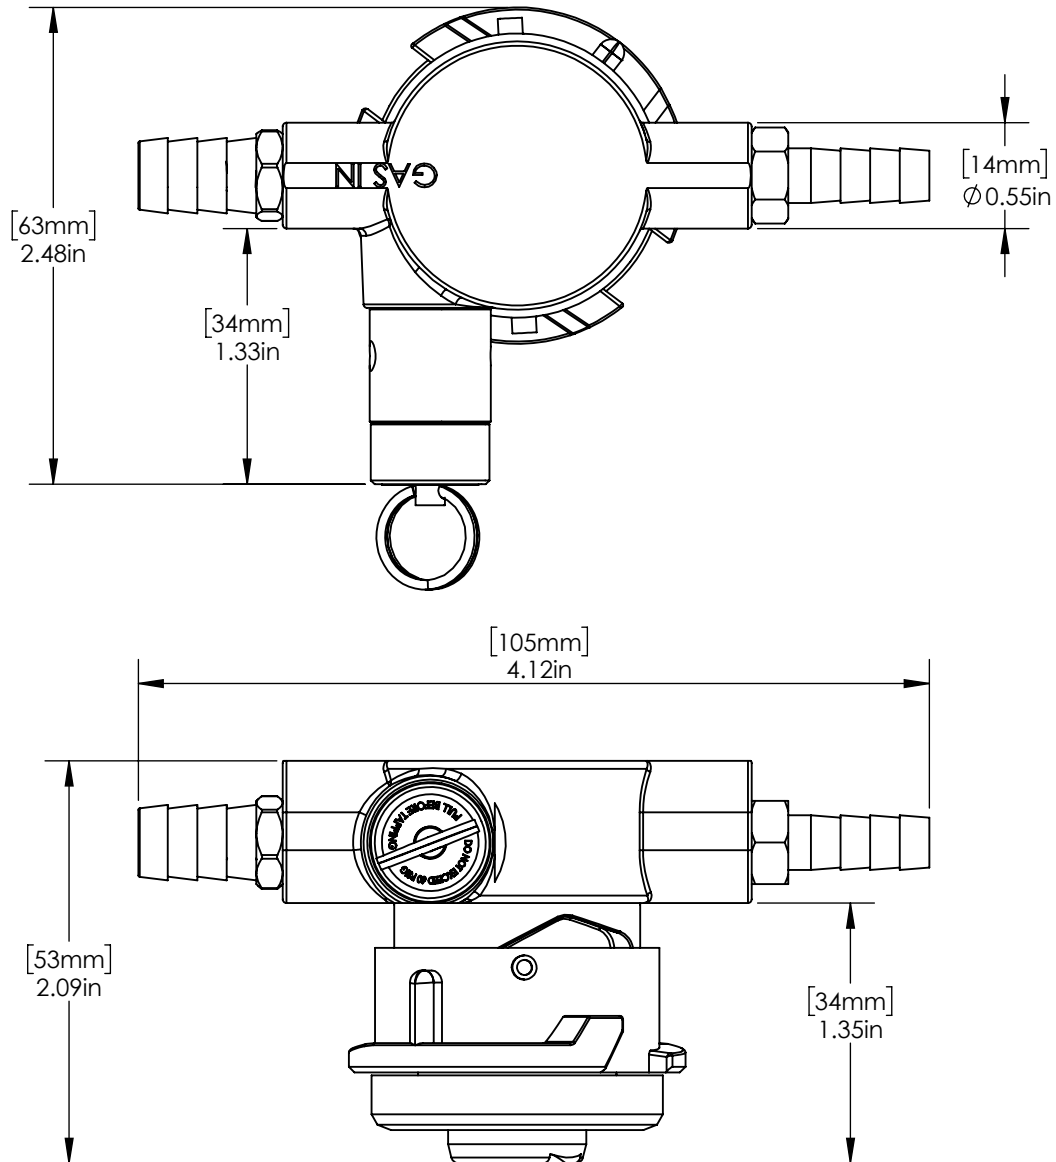

Product Dimensions:

Option Available: No Option Available

US & Canada :- +1-678 666 2001
Asia:- +91-9814203010

Krome Dispense reserves the right to make revisions to product specifications without any notice
For most updated specification sheet , go to www.kromedispense.com