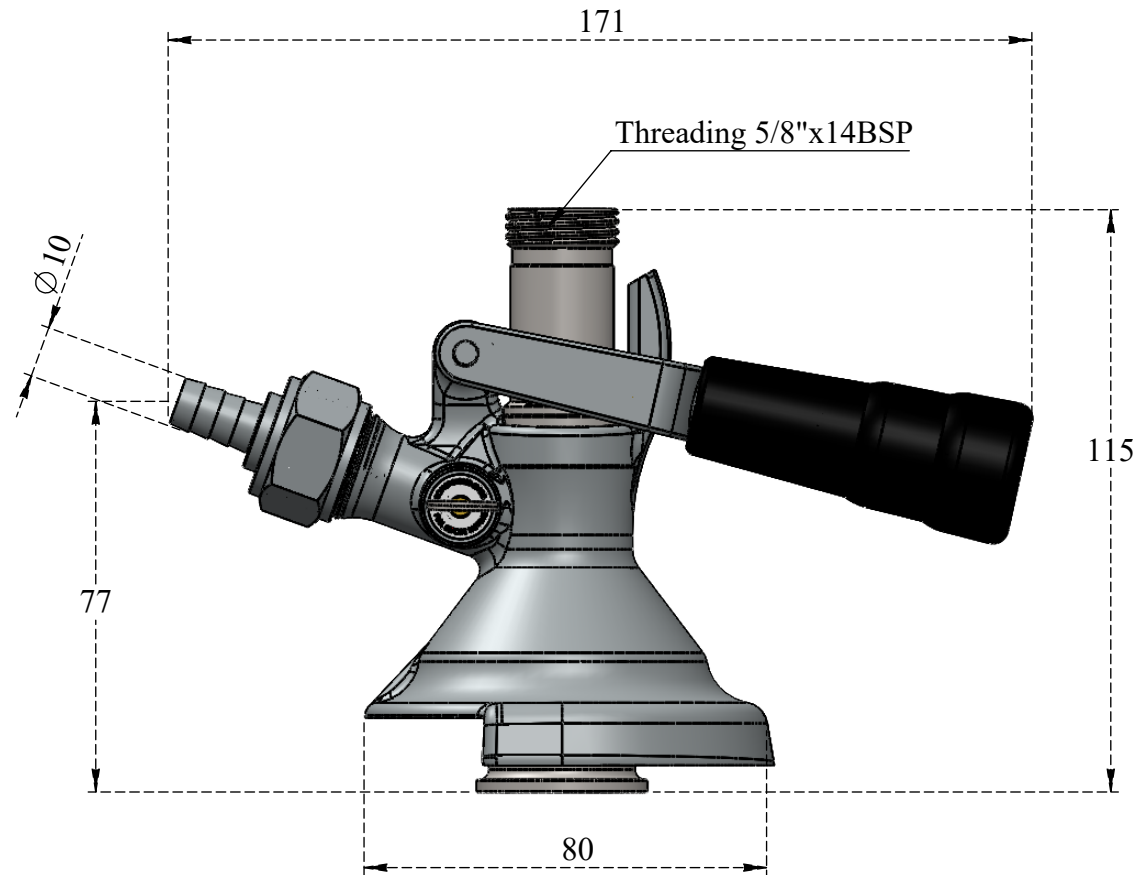

PART NO.-

C723 Line

TITLE-

A Asystem Keg Coupler With PRV Line Dwg

All dimensions are in mm

Note:- Information provided for reference only.

\* This document and the information thereon is the property of Krome Dispense Pvt Ltd. & its subsidiaries. Any reproduction in part or as a whole without the written permission of Krome Dispense Pvt Ltd. is prohibited.