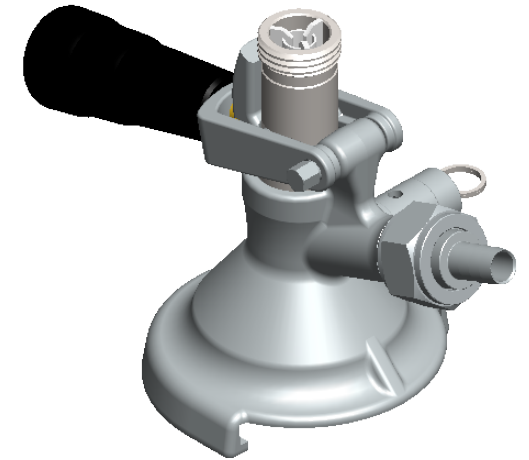

PART NO.-

C723 Line

TITLE-

A Asystem Keg Coupler With PRV Line Dwg

All dimensions are in mm

Note:- Information provided for reference only.

\* This document and the information thereon is the property of Krome Dispense Pvt Ltd. & its subsidiaries. Any reproduction in part or as a whole without the written permission of Krome Dispense Pvt Ltd. is prohibited.