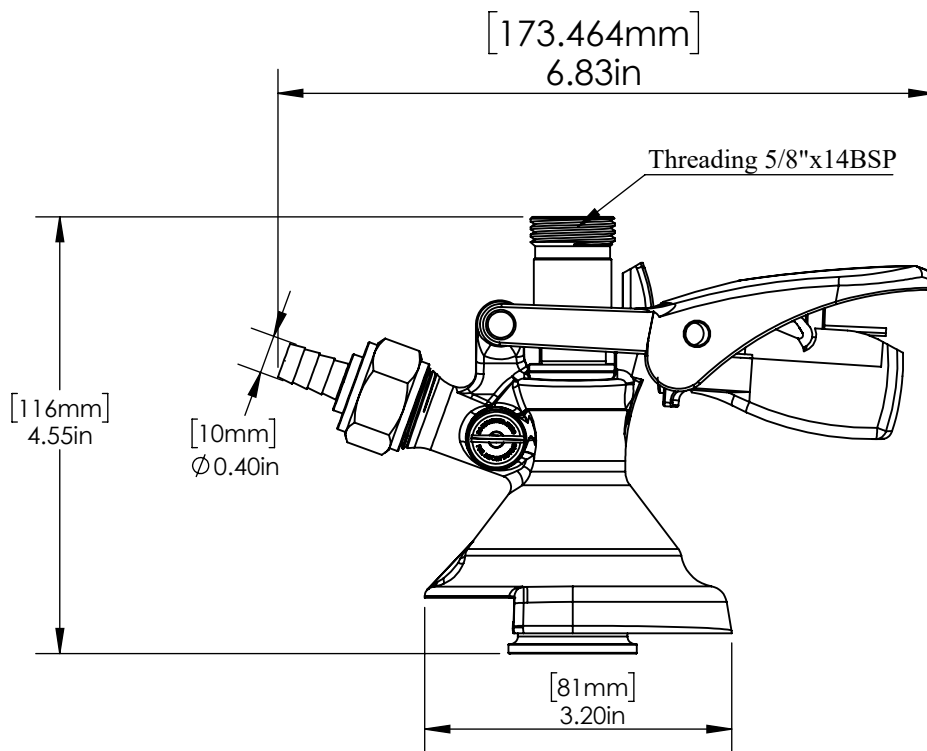

Product Dimensions:-

Top View

Front View

Option Available:

Part Number	Coupler Body	Probe	Probe Thread	Gas inlet	PRV
C716	Brass	SS	5/8"	3/4" Thread	No
C724	Brass	SS	5/8"	5/8" Thread	No
C6003	Brass	SS With 16 Holes	5/8"	-	Yes
C4998	SS	SS	5/8"	3/8" Push Fitting	No
C6013	Brass	SS	5/8"	5/16" Barb	No
C5000	Brass	SS	5/8"	5/16" Barb	No