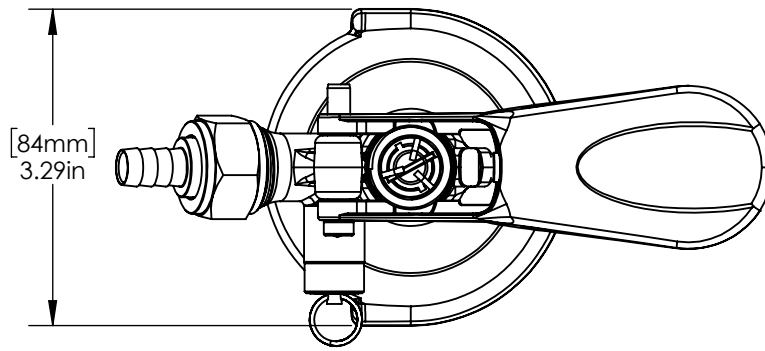

Product Dimensions:-

Top View

Front View

Option Available:

Part Number	Coupler Body	Probe	Probe Thread	Gas inlet	PRV
C716	Brass	SS	5/8"	3/4" Thread	No
C724	Brass	SS	5/8"	5/8" Thread	No
C6003	Brass	SS With 16 Holes	5/8"	-	Yes
C4998	SS	SS	5/8"	3/8" Push Fitting	No
C6013	Brass	SS	5/8"	5/16" Barb	No
C5000	Brass	SS	5/8"	5/16" Barb	No