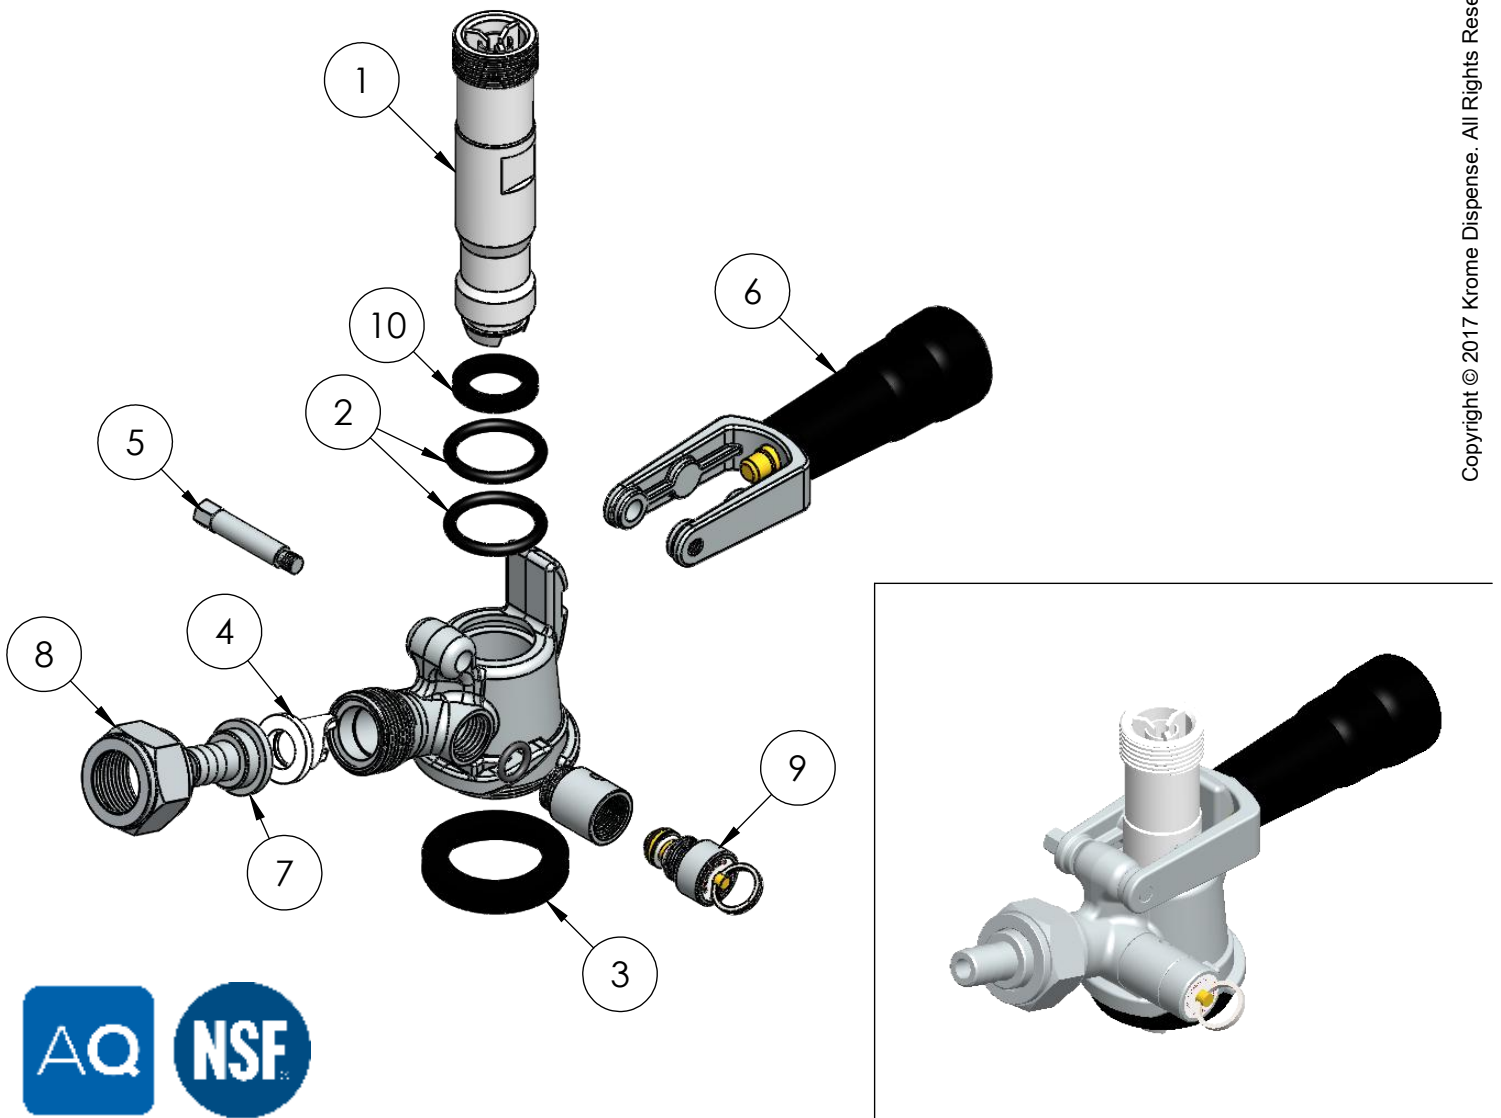

ItemNo.	Part No.	Part Name	Qty.
1	C703.50	D System Probe & ball Retainer Sub-Assembly	1
2	C704.03	Coupler Body O-Ring	2
3	C704.05	Shanky Bottom Seal	1
4	C704.08	Check Valve	1
5	C704.09	Handle Hinge Pin	1
6	C704.10	Short Handle	1
7	C704.11	Gas Hose Nipple	1
8	C181	CHROME PLATED BRASS BEER HEX NUT	1
9	C712.13	PRV	1
10	C703.02	D System probe Seal	1

Revision # 01 - ...

Copyright © 2017 Krome Dispense. All Rights Reserved

US & Canada :- +1-678 666 2001
Asia:- +91-9814203010

Krome Dispense reserves the right to make revisions to product specifications without any notice
For most updated specification sheet , go to www.kromedispense.com