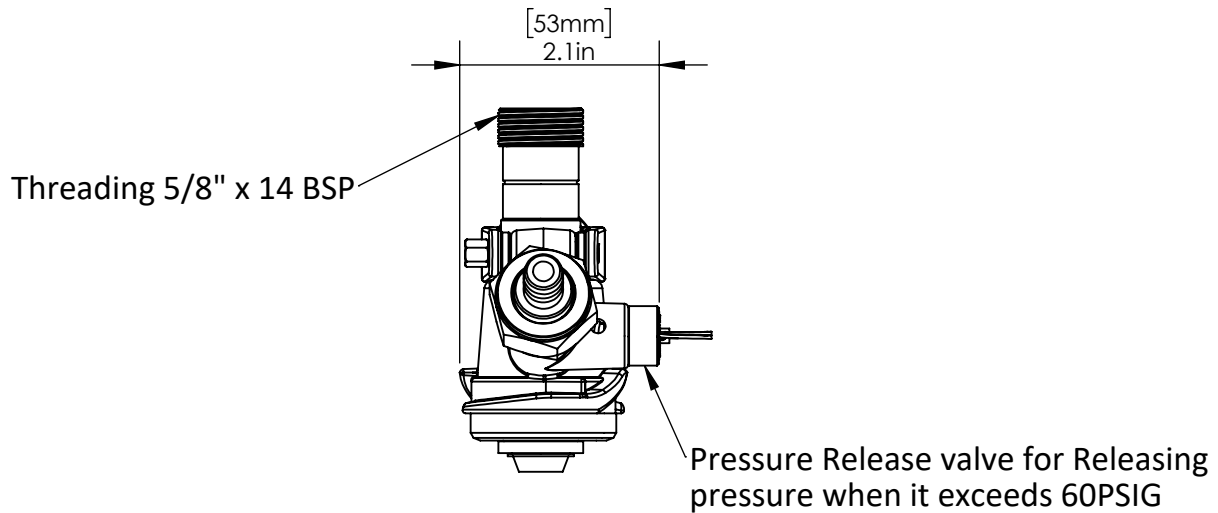

Product Dimensions:

Front View

Side View

Options Available:

Part Number	Probe Material	PRV	Handle
C701	Brass	Yes	Pull
C737	Brass	Yes	Pull
C703	SS 304	Yes	Pull
C738	SS 304	Yes	Pull

US & Canada :- +1-678 666 2001
Asia:- +91-9814203010