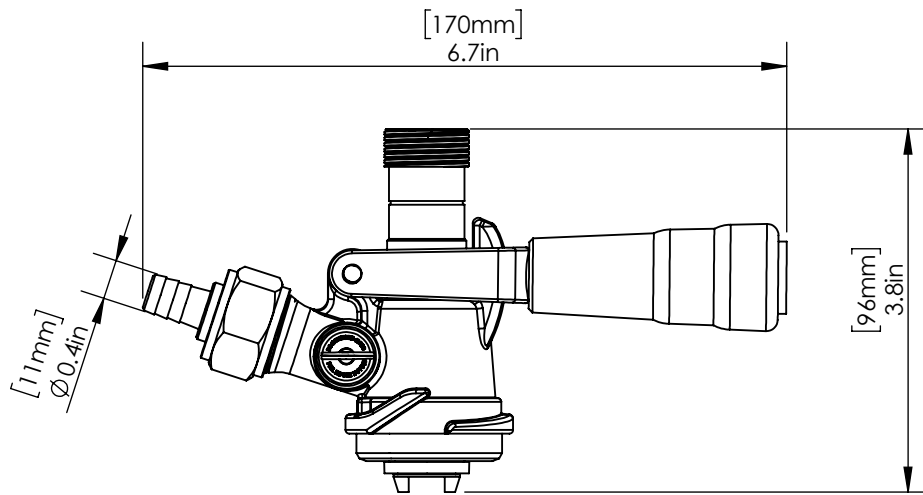

Product Dimensions:

Front View

Side View

Options Available:

Part Number	Probe Material	PRV	Handle
C701	Brass	Yes	Pull
C737	Brass	Yes	Pull
C703	SS 304	Yes	Pull
C738	SS 304	Yes	Pull

US & Canada :- +1-678 666 2001
Asia:- +91-9814203010