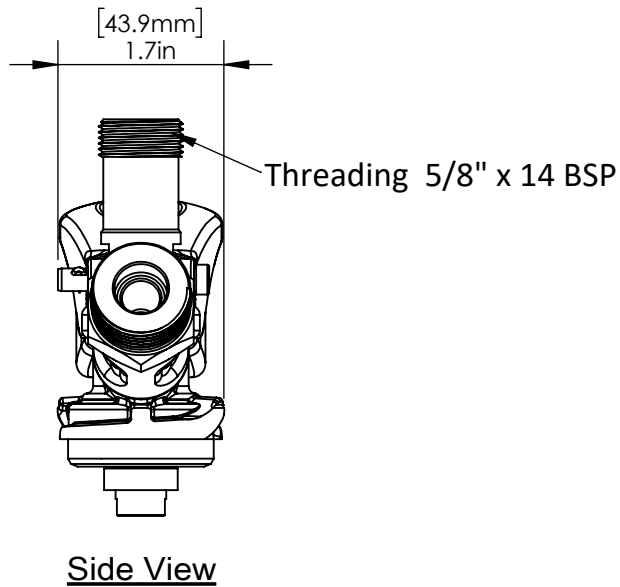

Product Dimensions:

Front View

Side View

Options Available:

Part Number	Dimensions	PRV	Handle
C804	SS 304	Yes	Pull
C704	SS 304	Yes	Pull
C705	Brass	Yes	Pull
C805	Brass	Yes	Pull
C745	SS 316	Yes	Pull

US & Canada :- +1-678 666 2001
 Asia:- +91-9814203010