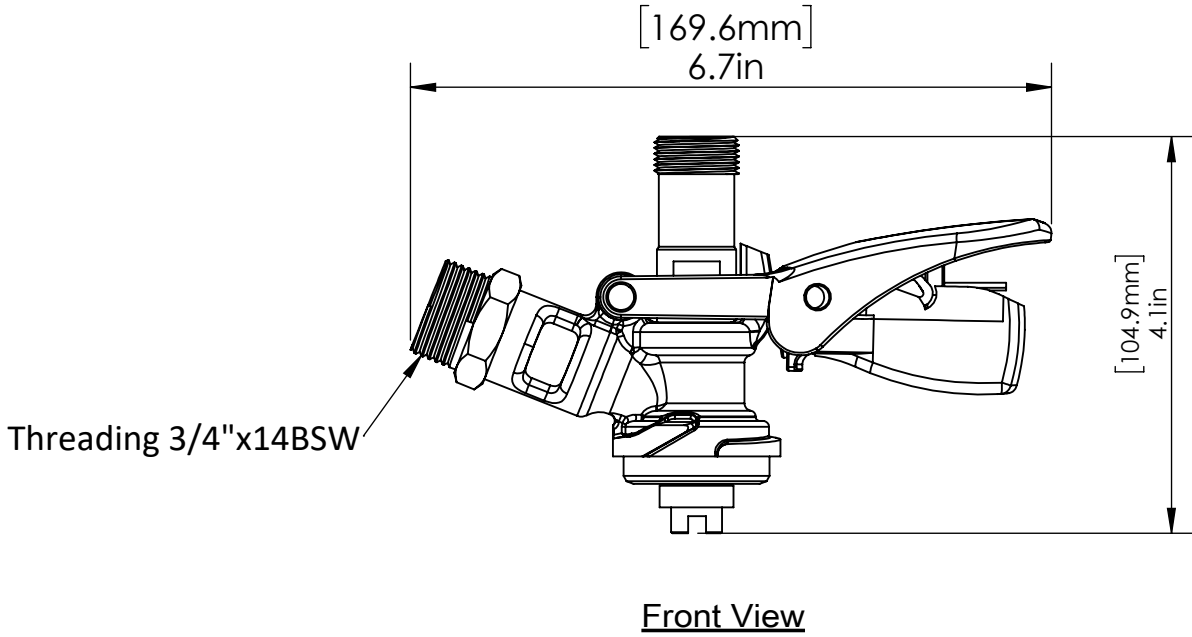

Product Dimensions:

Front View

Side View

Options Available:

Part Number	Dimensions	PRV	Handle
C804	SS 304	Yes	Pull
C704	SS 304	Yes	Pull
C705	Brass	Yes	Pull
C805	Brass	Yes	Pull
C745	SS 316	Yes	Pull

US & Canada :- +1-678 666 2001
 Asia:- +91-9814203010