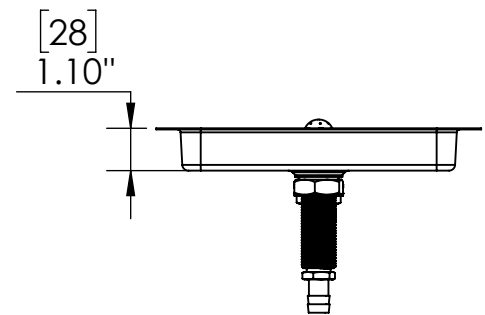

Options Available

Part No	Dimensions	Finish
C464	8" L x 7" W	Brushed Stainless
C465	10" L x 7" W	Brushed Stainless
C466	15" L x 7" W	Brushed Stainless
C4008	16" L x 7" W	Brushed Stainless
C4009	16" L x 7" W	SS Polished
C4003	24" L x 7" W	Brushed Stainless

Product Dimensions:-

Top View

Front View

Side View