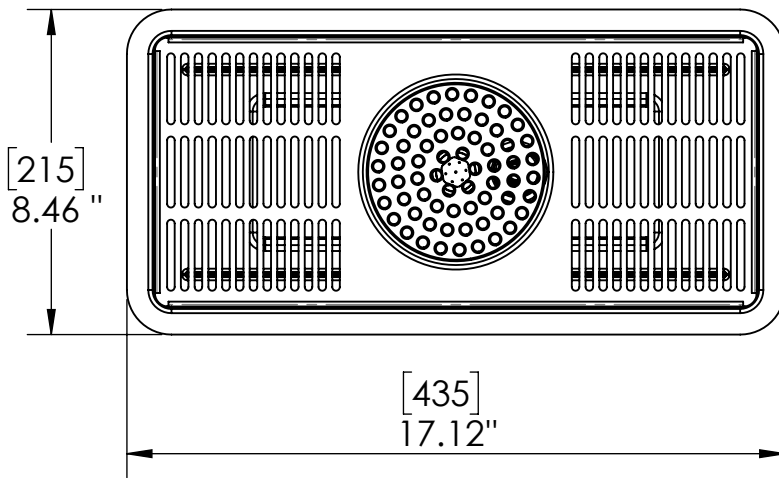

- 100% Stainless Steel Center Spray Glass Rinser Drip Tray Brushed Finish
- Rinse with cold water before pour Wet Glass, Pours better.
- Included Center Mounted Solid Brass drain
- Fabricated from 0.8 mm Stainless Steel for Durability & Reliability
- Removable grill for easy manual cleaning

Options Available

Part No	Dimensions	Finish
C464	8" L x 7" W	Brushed Stainless
C465	10" L x 7" W	Brushed Stainless
C466	15" L x 7" W	Brushed Stainless
C4008	16" L x 7" W	Brushed Stainless
C4009	16" L x 7" W	SS Polished
C4003	24" L x 7" W	Brushed Stainless

Product Dimensions:-

Top View

Front View

Side View