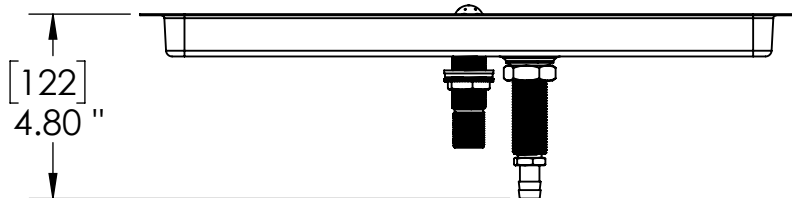

Options Available

Part No	Dimensions	Finish
C464	8" L x 7" W	Brushed Stainless
C465	10" L x 7" W	Brushed Stainless
C466	15" L x 7" W	Brushed Stainless
C4008	16" L x 7" W	Brushed Stainless
C4009	16" L x 7" W	SS Polished
C4003	24" L x 7" W	Brushed Stainless

Product Dimensions:-

Top View

Front View

Side View