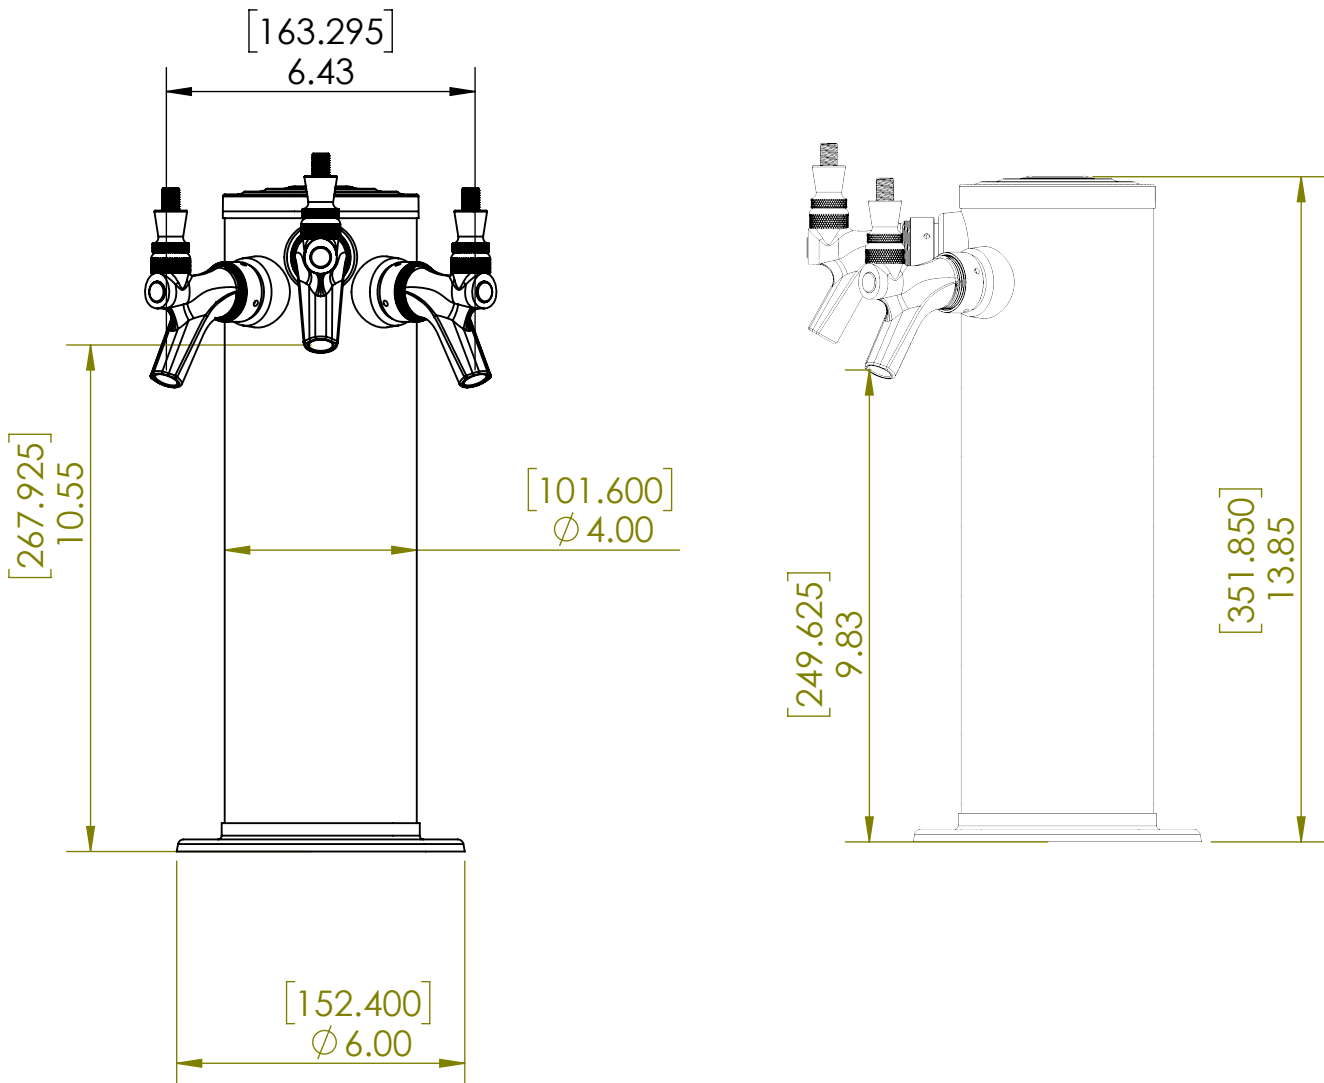

- Made of High Quality Stainless Steel for Durability & Reliability
- 100% Stainless Steel Contact with Beer to Serve Better Tasting
- Modern Look with SS Polished Finish
- Take Your Pouring To Bold New Heights

C869

SS Polished

Specification

Part Number	No. of Faucets	Finish	Cooling System
C869	3	SS Polished	Glyco Cold Technology
C523	3	SS Polished	Air Cooled

Product Dimensions:-

Revision # 01 - - -
Copyright © 2017 Krome Dispense. All Rights Reserved