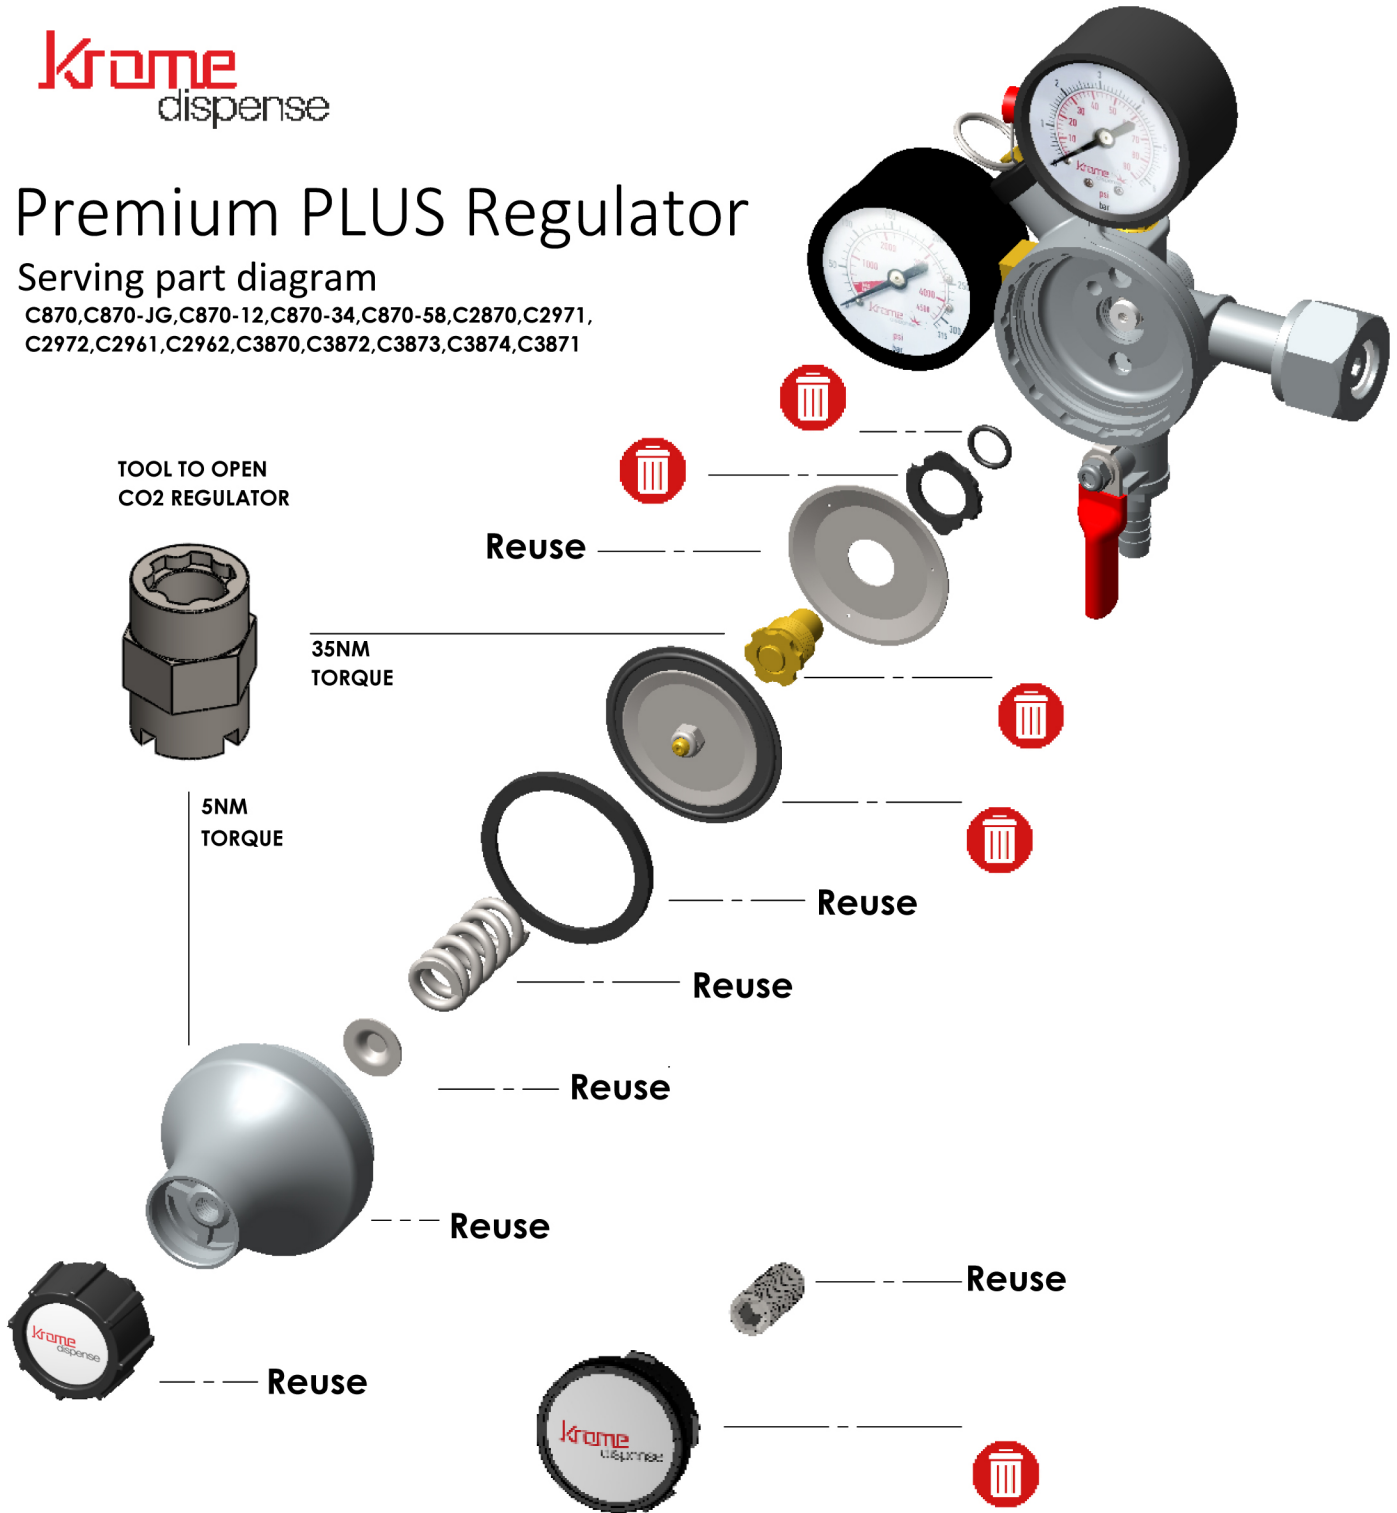

# Premium PLUS Regulator

## Servicing part diagram

C870,C870-JG,C870-12,C870-34,C870-58,C2870,C2971,  
C2972,C2961,C2962,C3870,C3872,C3873,C3874,C3871

scrap - New part from service kit.

Reuse - Existing part should be reused.