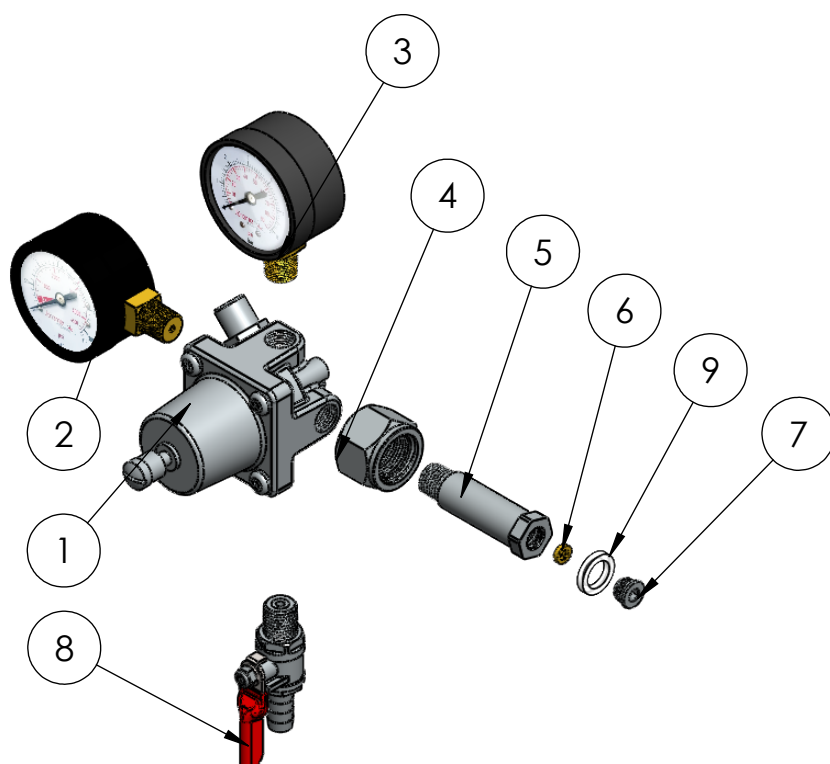

Precision Co2 Regulator

ItemNo.	Part No.	Part Name	Qty.
1	C871.01	Precesion Co2 Regulator	1
2	C001.02	0-4500 PSI Gas Regulator Gauge	1
3	C002.01	0-90 PSI Gas Regulator Gauge	1
4	C871.02	Chrome Co2 Nut - W21.8 x14	1
5	C871.03	Co2 Inlet Stem	1
6	C871.04	Inlet Co2 Filter	1
7	C871.05	Inlet Seal Retaining nut	1
8	C446.13.01	Handle	1
9	C871.06	Nylon Co2 Inlet Seal	1

Revision # 1 -

Copyright © 2017 Krome Dispense. All Rights Reserved

US & Canada :- +1-678 666 2001
Asia:- +91-9814203010

Krome Dispense reserves the right to make revisions to product specifications without any notice
For most updated specification sheet , go to