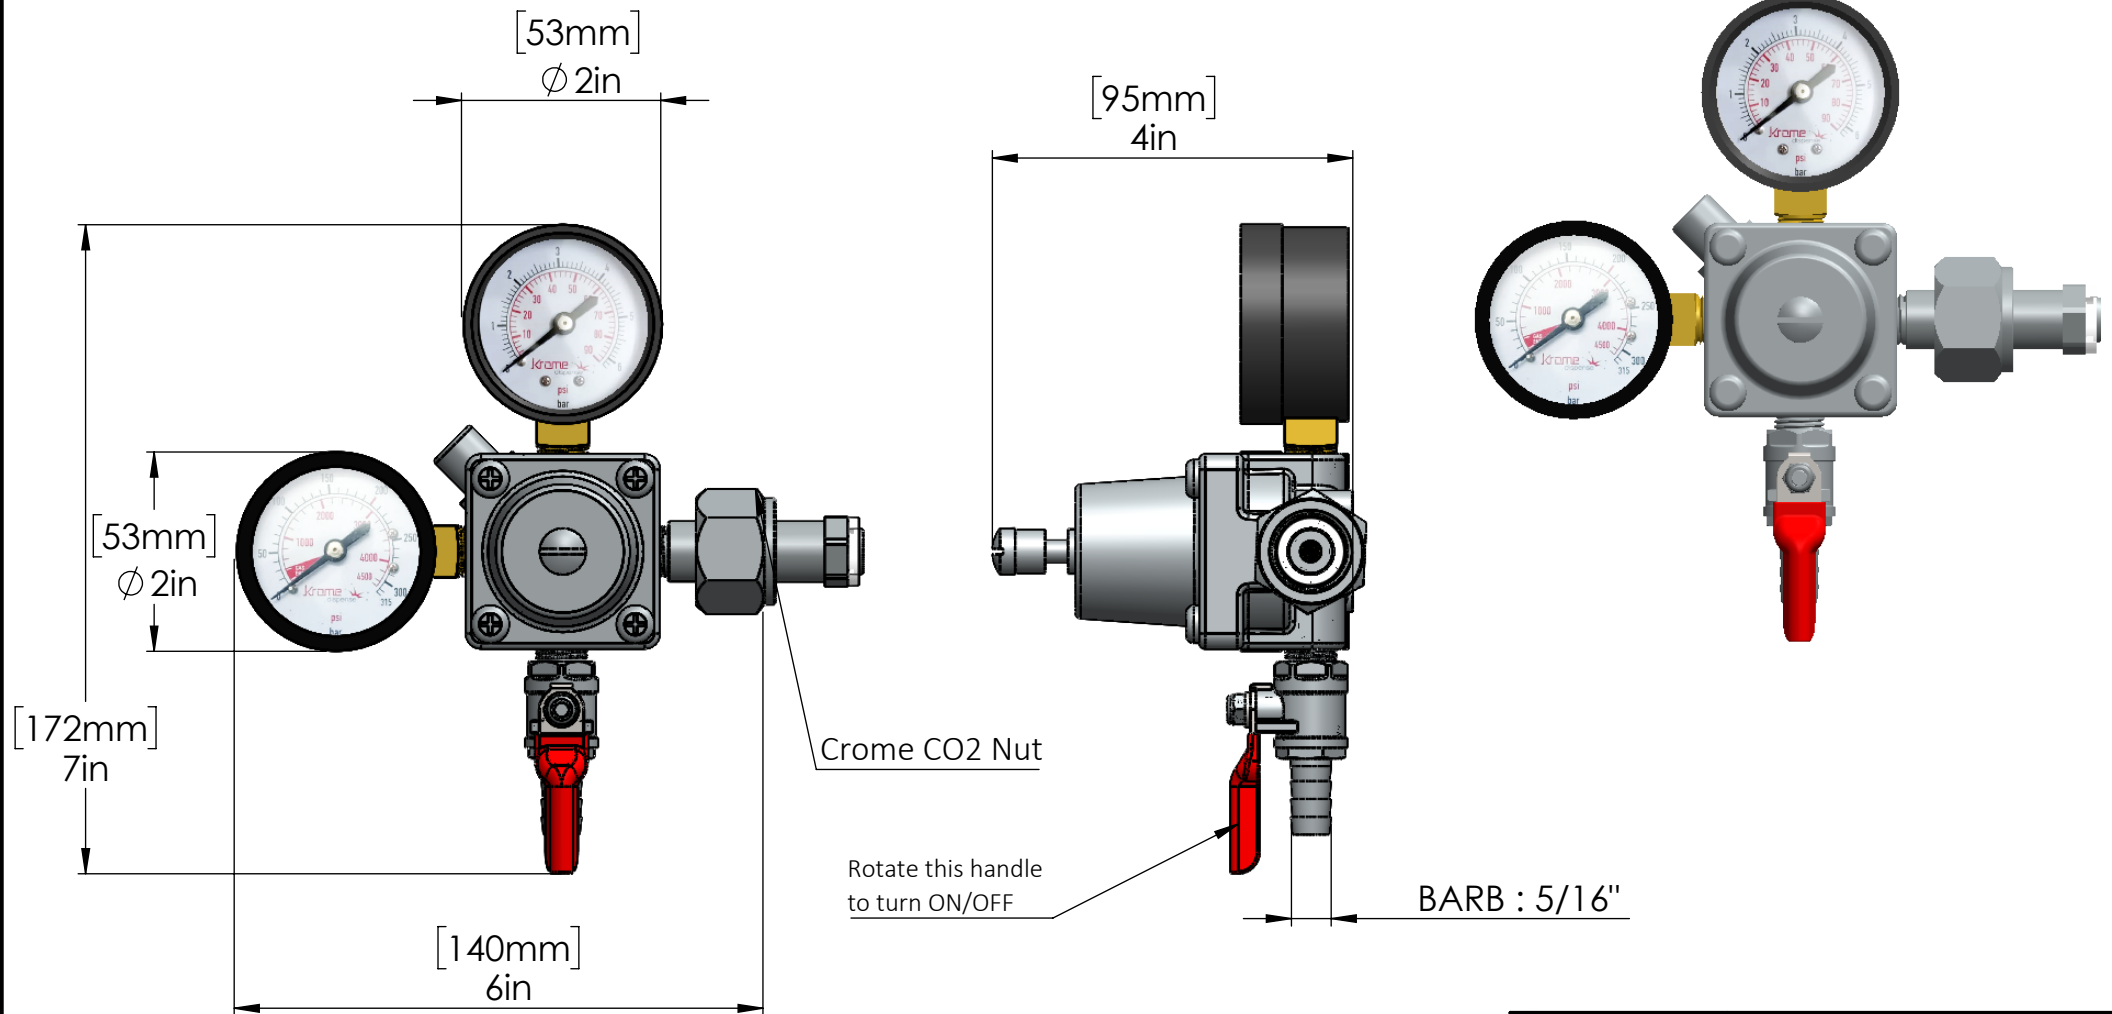

PART NO.-

C871 Line drawing

TITLE-

Precision Co2 Regulator

All dimensions are in inches, mm (in bracket)

Krome
dispense

Note:- Information provided for reference only.

* This document and the information thereon is the property of Krome Dispense Pvt Ltd. & its subsidiaries. Any reproduction in part or as a whole without the written permission of Krome Dispense Pvt Ltd. is prohibited.