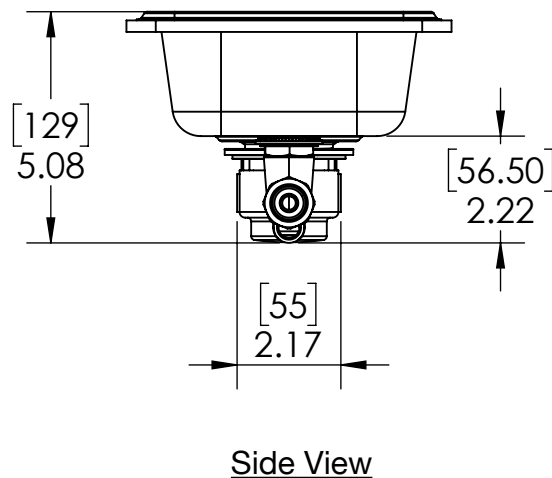

- Fabricated from Stainless Steel for Durability & Reliability
- Adaptable to most any espresso bar
- Square in shape, with built in water and drain connections

C895

Brushed Stainless

NSF Certified
(Rinser Only)

Options Available

Part No	Dimensions	Finish	Style
C334	7" L x 7" W	Brushed Stainless	Counter Top
C335	7" L x 7" W	Brushed Stainless	Flush Mount
C662	10" L x 6" W	Brushed Stainless	Counter Top

Product Dimensions:-