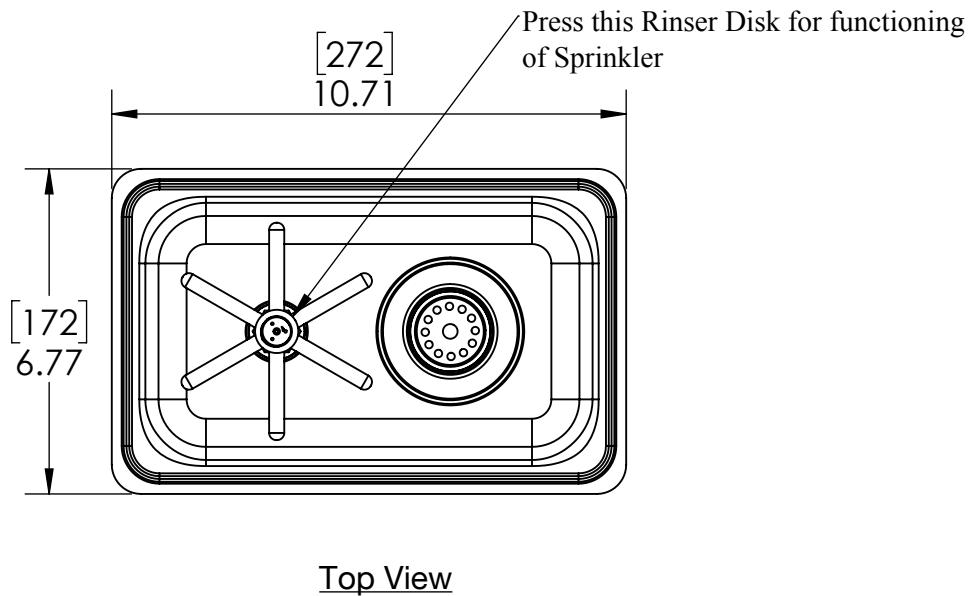

- Fabricated from Stainless Steel for Durability & Reliability
- Adaptable to most any espresso bar
- Square in shape, with built in water and drain connections

C895

Brushed Stainless

NSF Certified
(Rinser Only)

Options Available

Part No	Dimensions	Finish	Style
C334	7" L x 7" W	Brushed Stainless	Counter Top
C335	7" L x 7" W	Brushed Stainless	Flush Mount
C662	10" L x 6" W	Brushed Stainless	Counter Top

Product Dimensions:-