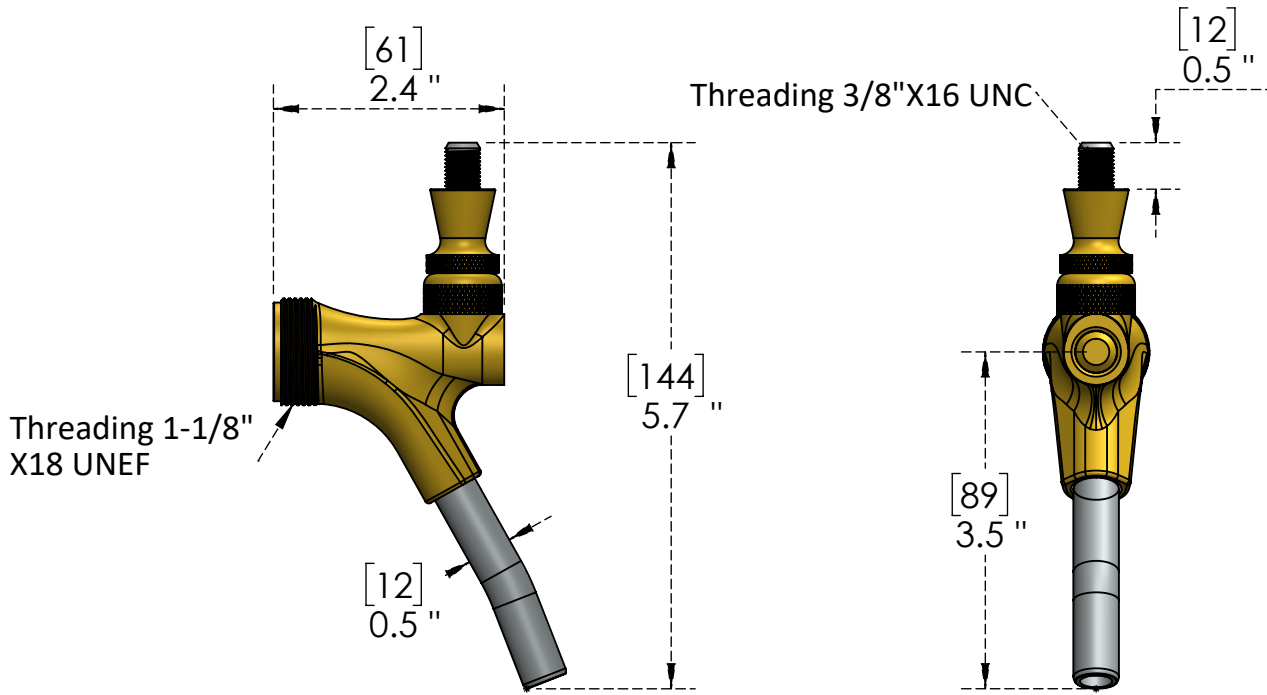

Features & Benefits:

- Precisely made from Stainless Steel 316 grade which is purest and more corrosion resistant grade than Stainless Steel 304.
- Has a long narrow special spout for perfect pouring.
- Easy to clean and maintain
- Available in various materials and finishes.

C896

Vibrant Gold Finish

Product Dimensions:-

Options Available

Part Number	Body Material	Shaft Material	Finish	Body Thread	Leaver Thread	Leaver Material	Spout Length
C896	SS 316	SS 316	Vibrant Gold	1-1/8"X18 UNEF	3/8"X16 UNC	SS 304	Small
C362	SS 304	SS 304	SS Polish	1-1/8"X18 UNEF	3/8"X16 UNC	SS 304	Long
C459	SS 304	SS 304	Vibrant Gold	1-1/8"X18 UNEF	3/8"X16 UNC	SS 304	Long
C361	SS 316	SS 316	SS Polish	1-1/8"X18 UNEF	3/8"X16 UNC	SS 304	Small