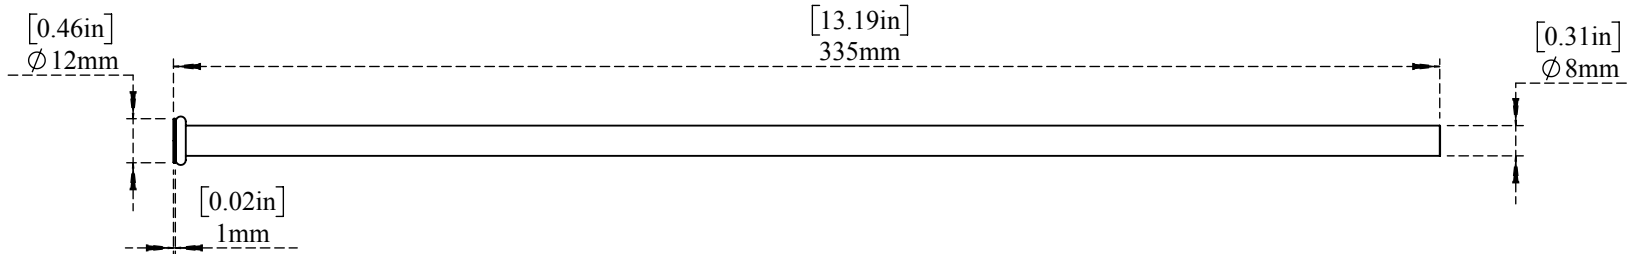

PART NO.-

C919 Line drawing

TITLE-

Liquid Dip Tube (Beer Out) -Ball Lock Keg

Note:- Information provided for reference only.

* This document and the information thereon is the property of Krome Dispense Pvt Ltd. & its subsidiaries. Any reproduction in part or as a whole without the written permission of Krome Dispense Pvt Ltd. is prohibited.