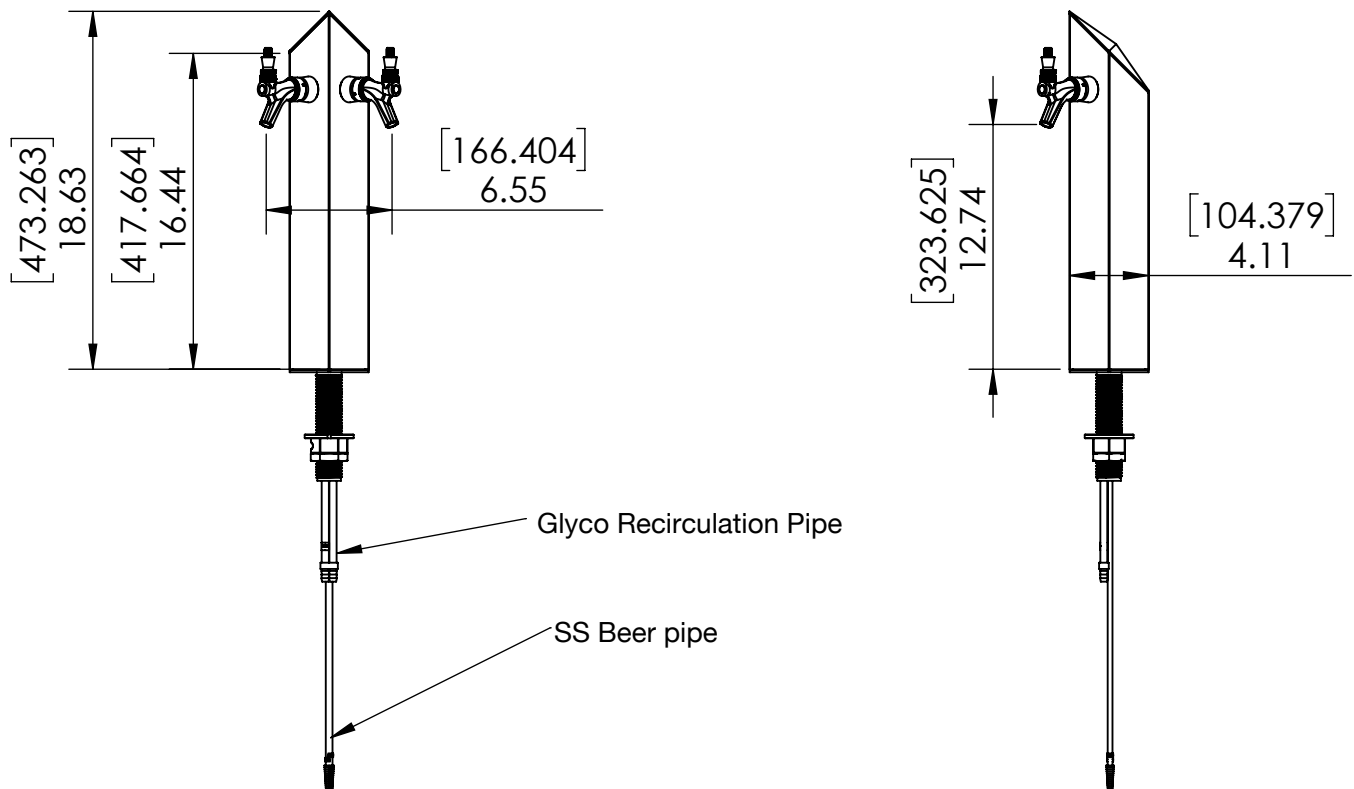

- Made of High Quality Brass for Durability & Reliability
- 100% Stainless Steel Contact with Beer to Serve Better Tasting
- Modern Look with Chrome Finish
- Take your pouring to bold new heights

C946

Polished Chrome

Specification

Part Number	No. of Faucets	Finish	Cooling System
C946	2	Polished Chrome	Glyco Cold Technology

Product Dimensions:-

Revision # 1 - -

Copyright © 2017 Krome Dispense. All Rights Reserved

US & Canada :- +1-678 666 2001