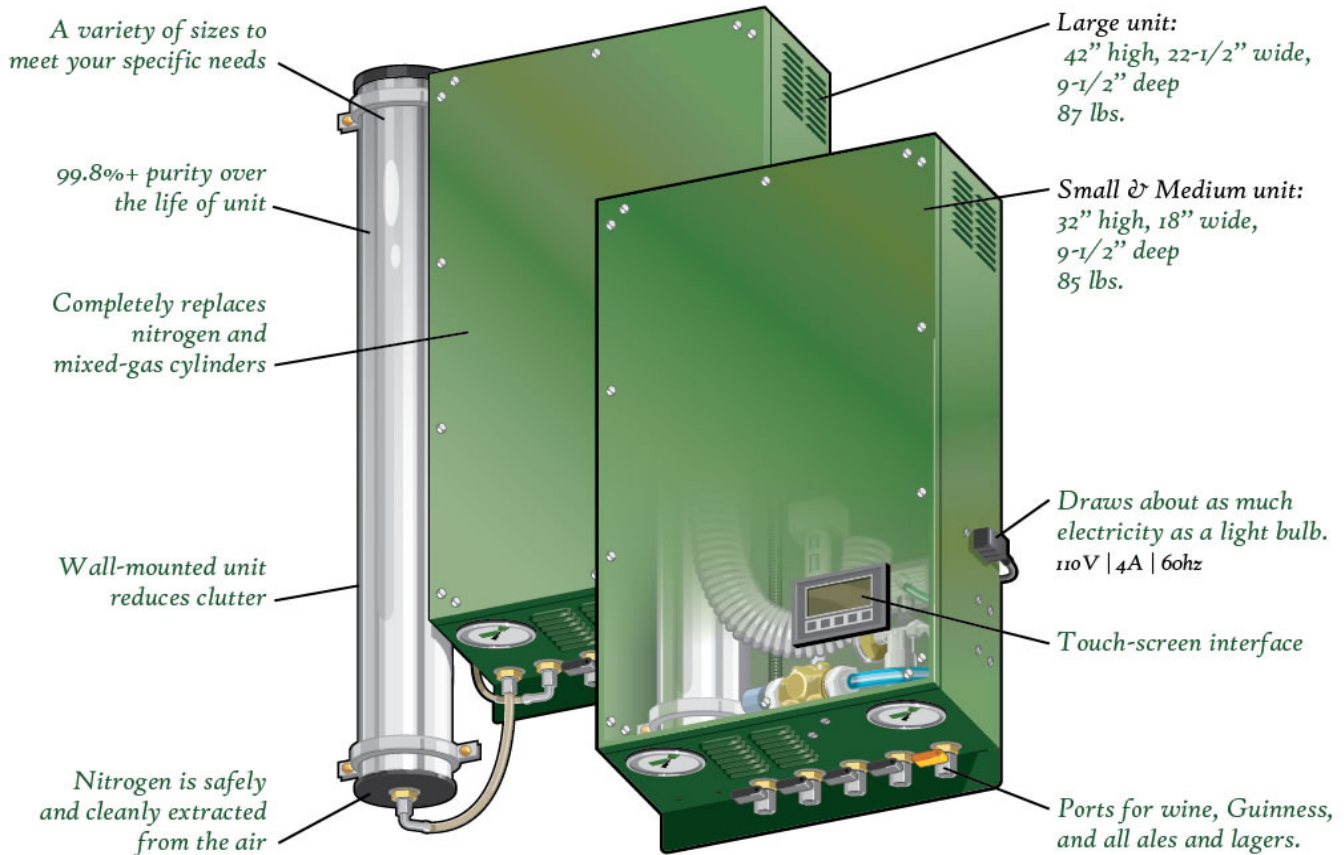

BEER GAS EQUIPMENT PART # NGS

Product Name

Nitrogen Generator

Feature:

- *An endless stream of environment nitrogen eliminates nitrogen or beer -gas cylinder chnages, deliveries, and run-outs, letting staff focus on sales and service.
- *Nitrogen generator includes regular efficiency audits of your complete draught system.
- *Nitrogen generator eliminates most of your cylinder deliveries by pulling pure nitrogen from the air.
- *Safer, low pressure system further further cuts carbon footprint of your gas system.

Feature:

Nitrogen generator system will provide the perfect gas mix for the perfect pint. Harvest maximum profits from your kegged beer system.

Product Specification subject to change without notice
Any act of copying distributing or disclosing of the datasheet
Will be liable against policy rights of Pacific Merchants